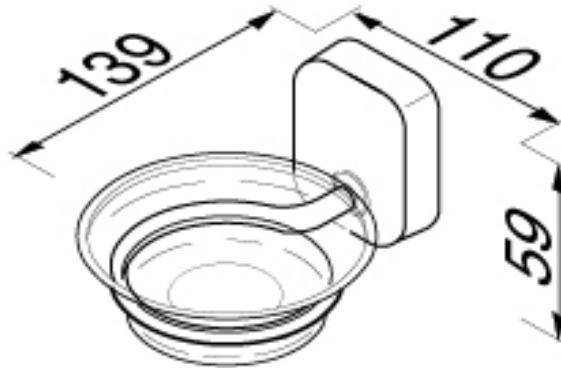

SPECIFICATION SHEET - bathroom accessories

BRAND:		Product Photo:
ORIGIN:	Netherlands	
SERIES:	THESSA	
PRODUCT DESCRIPTION:	Soap disc with holder	
MODEL No.	2403-02	
FINISH/COLOUR:	Chrome plated	
DIMENSIONS:	139mm L x 110mm W x 59mm H	
OPTIONAL MATCHING PARTS:		

Technical Informations:

REMINDER:	Do not use cleaners containing abrasive cleansers, ammonia, bleach, acids, waxes, alcohol, solvents or other products not recommended for chrome.
	All information is for reference only, installation shall always be based on the actual product delivered.