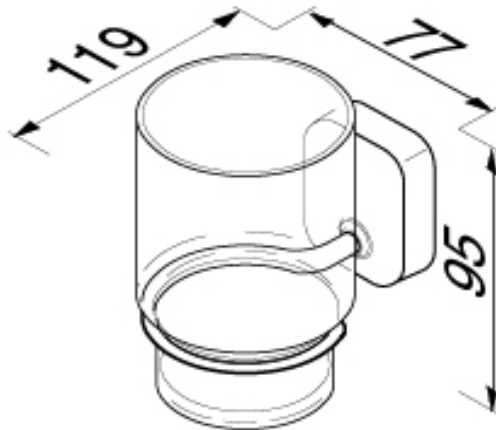

SPECIFICATION SHEET - bathroom accessories

BRAND:		Product Photo:
ORIGIN:	Netherlands	
SERIES:	THESSA	
PRODUCT DESCRIPTION:	Tumbler Glass with holder	
MODEL No.	2402-02	
FINISH/COLOUR:	Chrome plated	
DIMENSIONS:	119mm L x 77mm W x 95mm H	
OPTIONAL MATCHING PARTS:		

Technical Informations:

REMINDER:	Do not use cleaners containing abrasive cleansers, ammonia, bleach, acids, waxes, alcohol, solvents or other products not recommended for chrome. All information is for reference only, installation shall always be based on the actual product delivered.