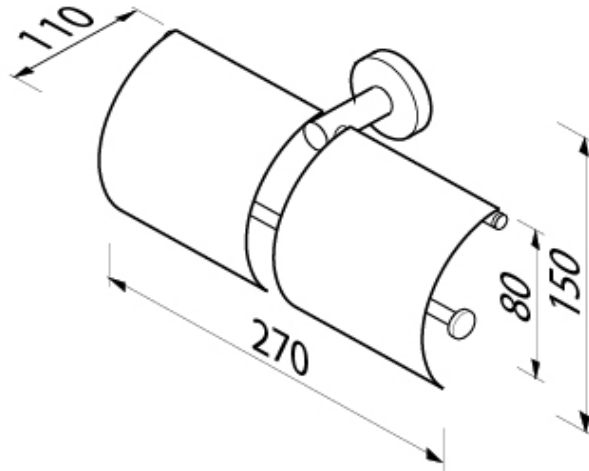

SPECIFICATION SHEET - bathroom accessories

BRAND:		Product Photo:
ORIGIN:	Netherlands	
SERIES:	HOTEL/STANDARD	
PRODUCT DESCRIPTION:	Double roll holder with lid	
MODEL No.	148	
FINISH/COLOUR:	Chrome plated	
DIMENSIONS:	110mm L x 270mm W x 150mm H	
OPTIONAL MATCHING PARTS:		

Technical Informations:

REMINDER:	Do not use cleaners containing abrasive cleansers, ammonia, bleach, acids, waxes, alcohol, solvents or other products not recommended for chrome.
	All information is for reference only, installation shall always be based on the actual product delivered.