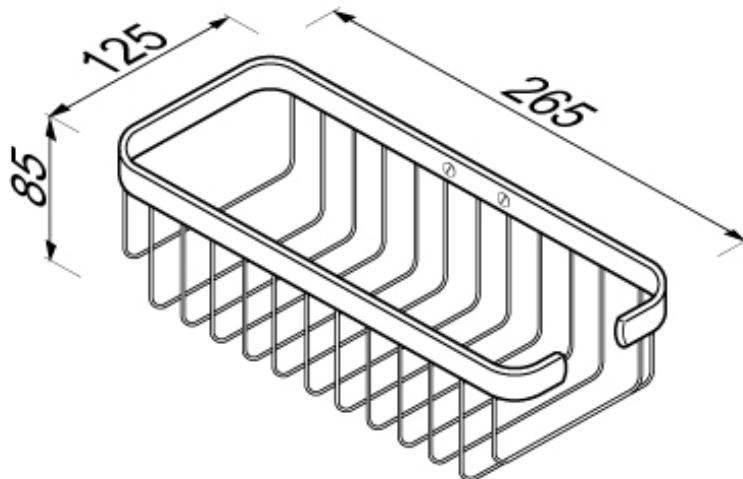

SPECIFICATION SHEET - bathroom accessories

BRAND:		Product Photo:
ORIGIN:	Netherlands	
SERIES:	BASKETS	
PRODUCT DESCRIPTION:	Bottle/sponge holder	
MODEL No.	140	
FINISH/COLOUR:	Chrome plated	
DIMENSIONS:	125mm L x 265mm W x 85mm H	
OPTIONAL MATCHING PARTS:		

Technical Informations:

REMINDER:	Do not use cleaners containing abrasive cleansers, ammonia, bleach, acids, waxes, alcohol, solvents or other products not recommended for chrome.
	All information is for reference only, installation shall always be based on the actual product delivered.