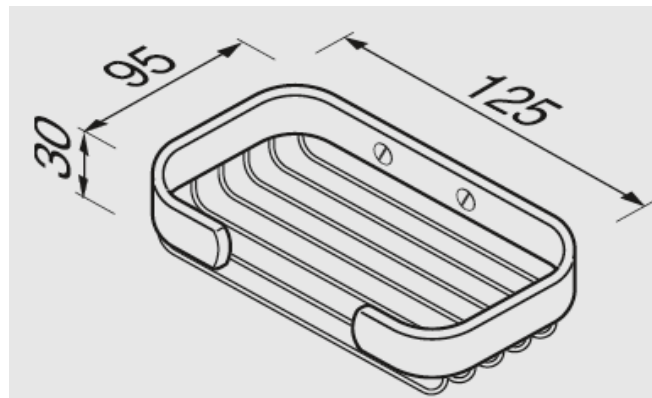

SPECIFICATION SHEET - bathroom accessories

BRAND:		Product Photo:
ORIGIN:	Netherlands	
SERIES:	BASKETS	
PRODUCT DESCRIPTION:	Soap wire basket	
MODEL No.	139	
FINISH/COLOUR:	Chrome plated	
DIMENSIONS:	95mm L x 125mm W x 30mm H	
OPTIONAL MATCHING PARTS:		

Technical Informations:

REMINDER:	Do not use cleaners containing abrasive cleansers, ammonia, bleach, acids, waxes, alcohol, solvents or other products not recommended for chrome.
	All information is for reference only, installation shall always be based on the actual product delivered.