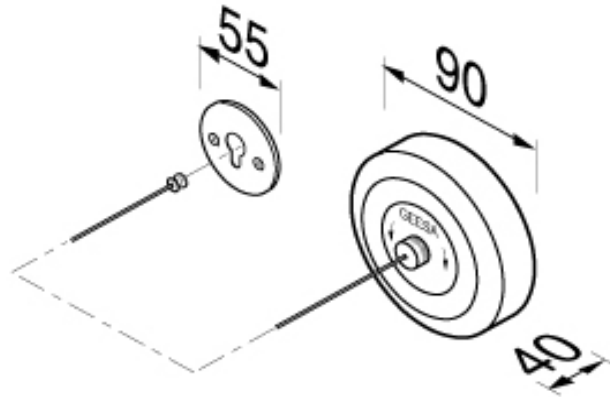

SPECIFICATION SHEET - bathroom accessories

BRAND:		Product Photo:
ORIGIN:	Netherlands	
SERIES:	HOTEL/STANDARD	
PRODUCT DESCRIPTION:	Clothes line, max length 25cm	
MODEL No.	134	
FINISH/COLOUR:	Chrome plated	
DIMENSIONS:		
OPTIONAL MATCHING PARTS:		

Technical Informations:

REMINDER:	Do not use cleaners containing abrasive cleansers, ammonia, bleach, acids, waxes, alcohol, solvents or other products not recommended for chrome.
	All information is for reference only, installation shall always be based on the actual product delivered.