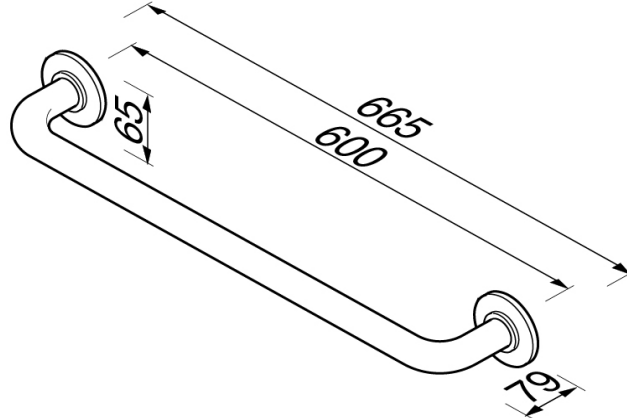

SPECIFICATION SHEET - bathroom accessories

BRAND:		Product Photo:
ORIGIN:	Netherlands	
SERIES:	HOTEL/STANDARD	
PRODUCT DESCRIPTION:	Towel bar 60cm 20mm tube	
MODEL No.	131-60	
FINISH/COLOUR:	Chrome plated	
DIMENSIONS:	79mm L x 665mm W x 65mm H	
OPTIONAL MATCHING PARTS:		

Technical Informations:

REMINDER:	Do not use cleaners containing abrasive cleansers, ammonia, bleach, acids, waxes, alcohol, solvents or other products not recommended for chrome.
	All information is for reference only, installation shall always be based on the actual product delivered.