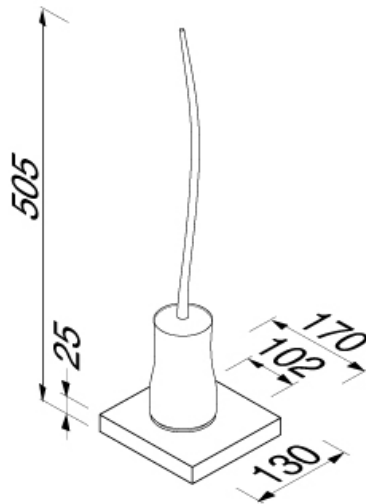

SPECIFICATION SHEET - bathroom accessories

BRAND:		Product Photo:
ORIGIN:	Netherlands	
SERIES:	HAIKU by MARCEL WANDERS	
PRODUCT DESCRIPTION:	WC brush with chrome holder	
MODEL No.	12511-02	
FINISH/COLOUR:	Chrome plated	
DIMENSIONS:	130mm L x 170mm W x 505mm H	
OPTIONAL MATCHING PARTS:		

Technical Informations:

REMINDER:	Do not use cleaners containing abrasive cleansers, ammonia, bleach, acids, waxes, alcohol, solvents or other products not recommended for chrome. All information is for reference only, installation shall always be based on the actual product delivered.