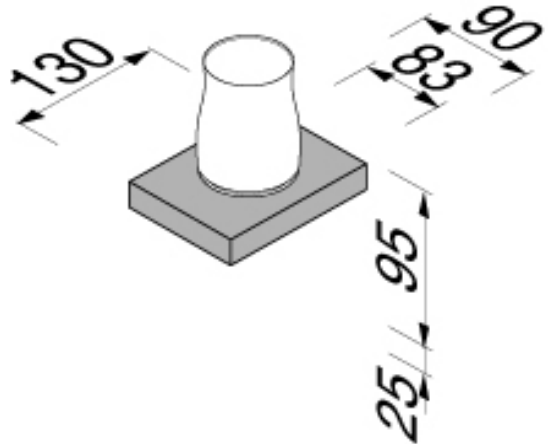

SPECIFICATION SHEET - bathroom accessories

BRAND:		Product Photo:
ORIGIN:	Netherlands	
SERIES:	HAIKU by MARCEL WANDERS	
PRODUCT DESCRIPTION:	Tumbler Glass with wenge holder Wenge	
MODEL No.	12502-07	
FINISH/COLOUR:	Wenge	
DIMENSIONS:	130mm L x 90mm W	
OPTIONAL MATCHING PARTS:		

Technical Informations:

REMINDER:	Do not use cleaners containing abrasive cleansers, ammonia, bleach, acids, waxes, alcohol, solvents or other products not recommended for chrome. All information is for reference only, installation shall always be based on the actual product delivered.