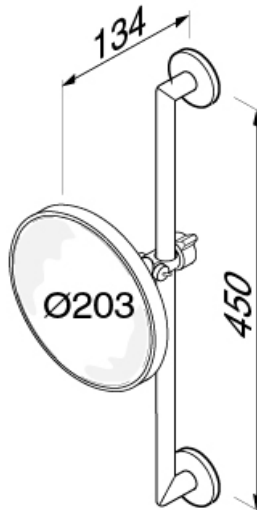

SPECIFICATION SHEET - bathroom accessories

BRAND:		Product Photo:
ORIGIN:	Netherlands	
SERIES:	MIRRORS	
PRODUCT DESCRIPTION:	Mirror 190mm on wall bar 3x magnification	
MODEL No.	1096	
FINISH/COLOUR:	Chrome-plated	
DIMENSIONS:	450mm H	
OPTIONAL MATCHING PARTS:		

Technical Informations:

REMINDER:

Do not use cleaners containing abrasive cleansers, ammonia, bleach, acids, waxes, alcohol, solvents or other products not recommended for chrome.

All information is for reference only, installation shall always be based on the actual product delivered.