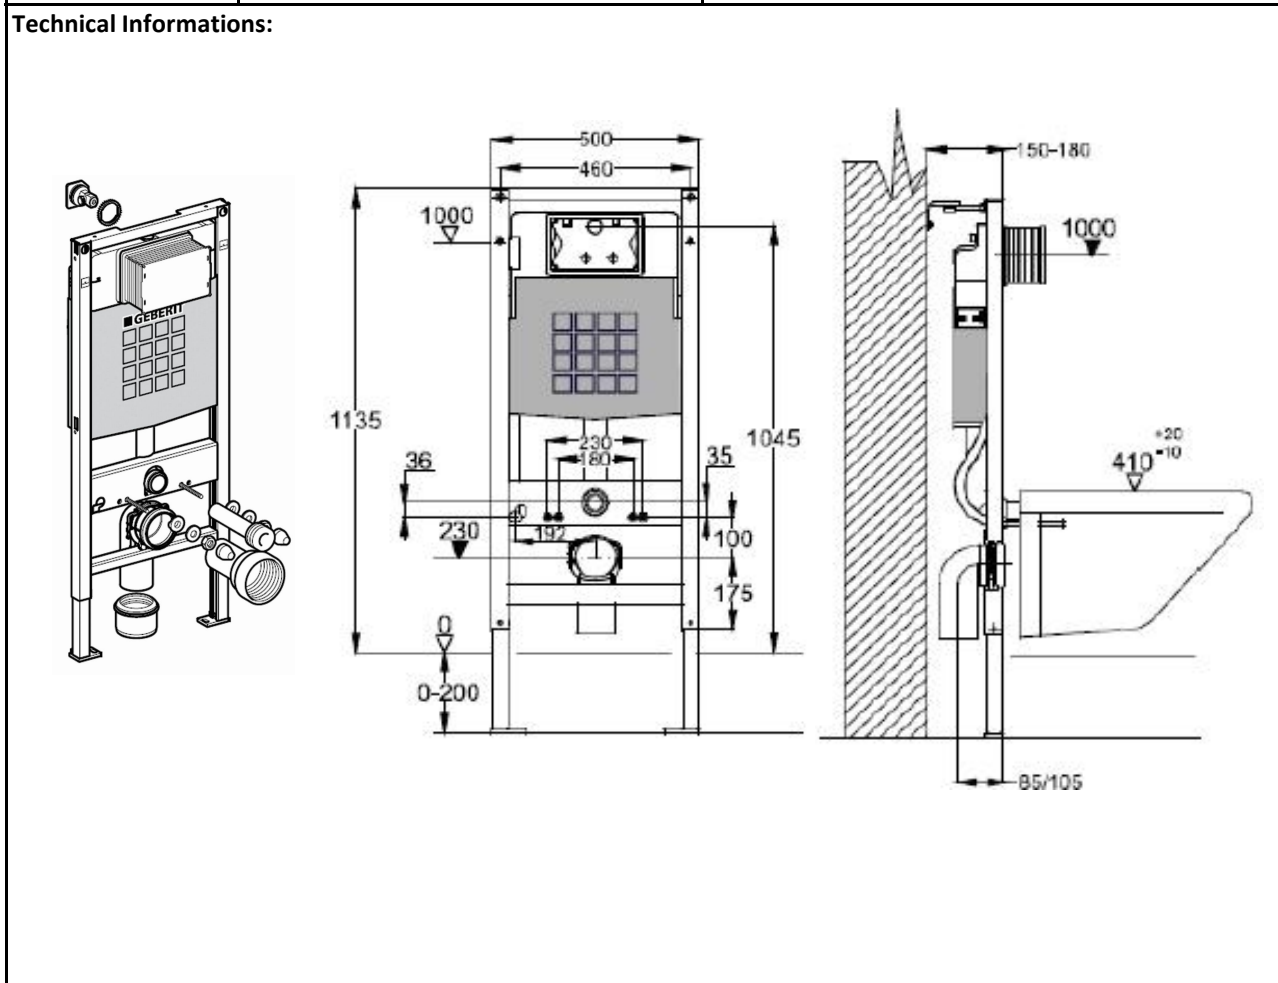

SPECIFICATION SHEET - Plumbing fittings

BRAND:		Product Photo: 
ORIGIN:	Switzerland	
SERIES:	SIGMA	
PRODUCT DESCRIPTION:	Wall hung Concealed Cistern Up320 with metal support frame for wall hung toilet, Front-Operated 4.5/3L dual flush	
MODEL No.	224.224.00.1	
FINISH/COLOUR:		
DIMENSIONS:	1135mm x 500mm	
OPTIONAL MATCHING PARTS:	Front cover	