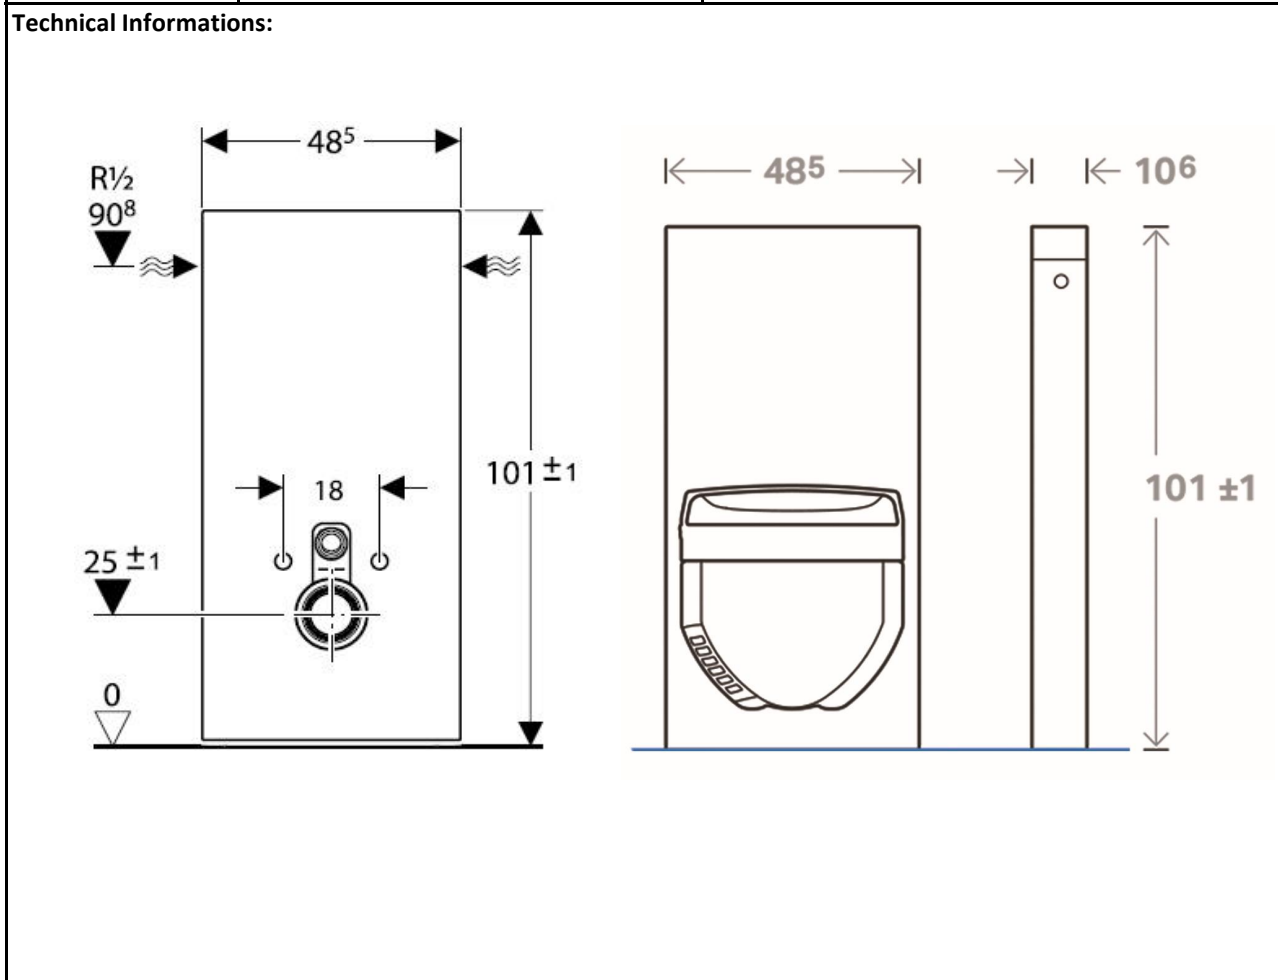

SPECIFICATION SHEET - Plumbing fittings

BRAND:		Product Photo:
ORIGIN:	Switzerland	
SERIES:	MONOLITH	
PRODUCT DESCRIPTION:	Flushing cistern with stand for wall hung toilet, with: 6 L single flush	
MODEL No.	131.021.SI.1	
FINISH/COLOUR:	White	
DIMENSIONS:	485mm x 1010mm x 106mm	
OPTIONAL MATCHING PARTS:		