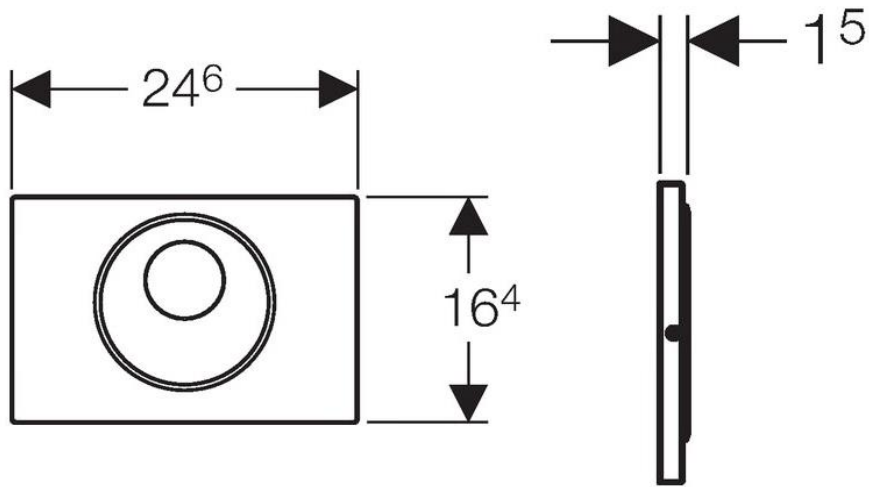

SPECIFICATION SHEET - Plumbing fittings

BRAND:		Product Photo:
ORIGIN:	Switzerland	
SERIES:	SIGMA 10	
PRODUCT DESCRIPTION:	Hands-free flushing with manual override (stop & go flush built in) AC (mains) powered, inclusive of 115.861.00 installation kit	
MODEL No.	115.890.SN.5	
FINISH/COLOUR:	Stainless steel brushed frame w/ Polished ring & brushed button	
DIMENSIONS:	246 x 164mm	
OPTIONAL MATCHING PARTS:	Sigma Concealed cistern or with wall mounted frame	

Technical Informations:

REMINDER:	Pipe flushing must be done before faucets are installed. Failure to do so voids the warranty.
	Do not use cleaners containing abrasive cleansers, ammonia, bleach, acids, waxes, alcohol, solvents or other products not recommended for chrome.
	All information is for reference only, installation shall always be based on the actual product delivered.