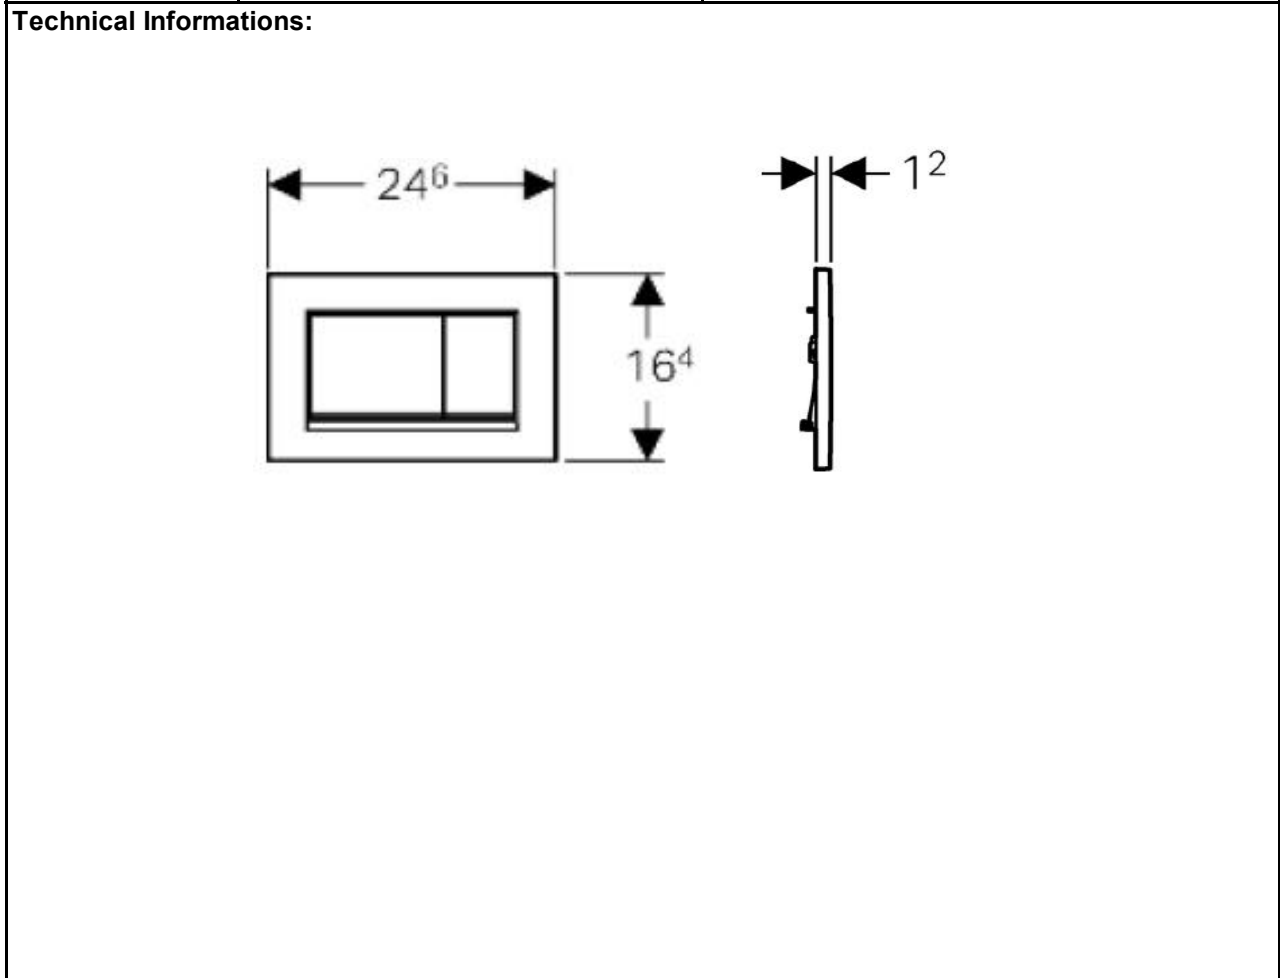

SPECIFICATION SHEET - Plumbing fittings

BRAND:		Product Photo: 
ORIGIN:	Switzerland	
SERIES:	SIGMA	
PRODUCT DESCRIPTION:	Front actuator plate for concealed cistern , dual flush	
MODEL No.	115.883.KN.1	
FINISH/COLOUR:	Matt Bright / Matt Chrome	
DIMENSIONS:	246mm x 164mm x 12mm	
OPTIONAL MATCHING PARTS:	Sigma Concealed cistern or with wall mounted frame	