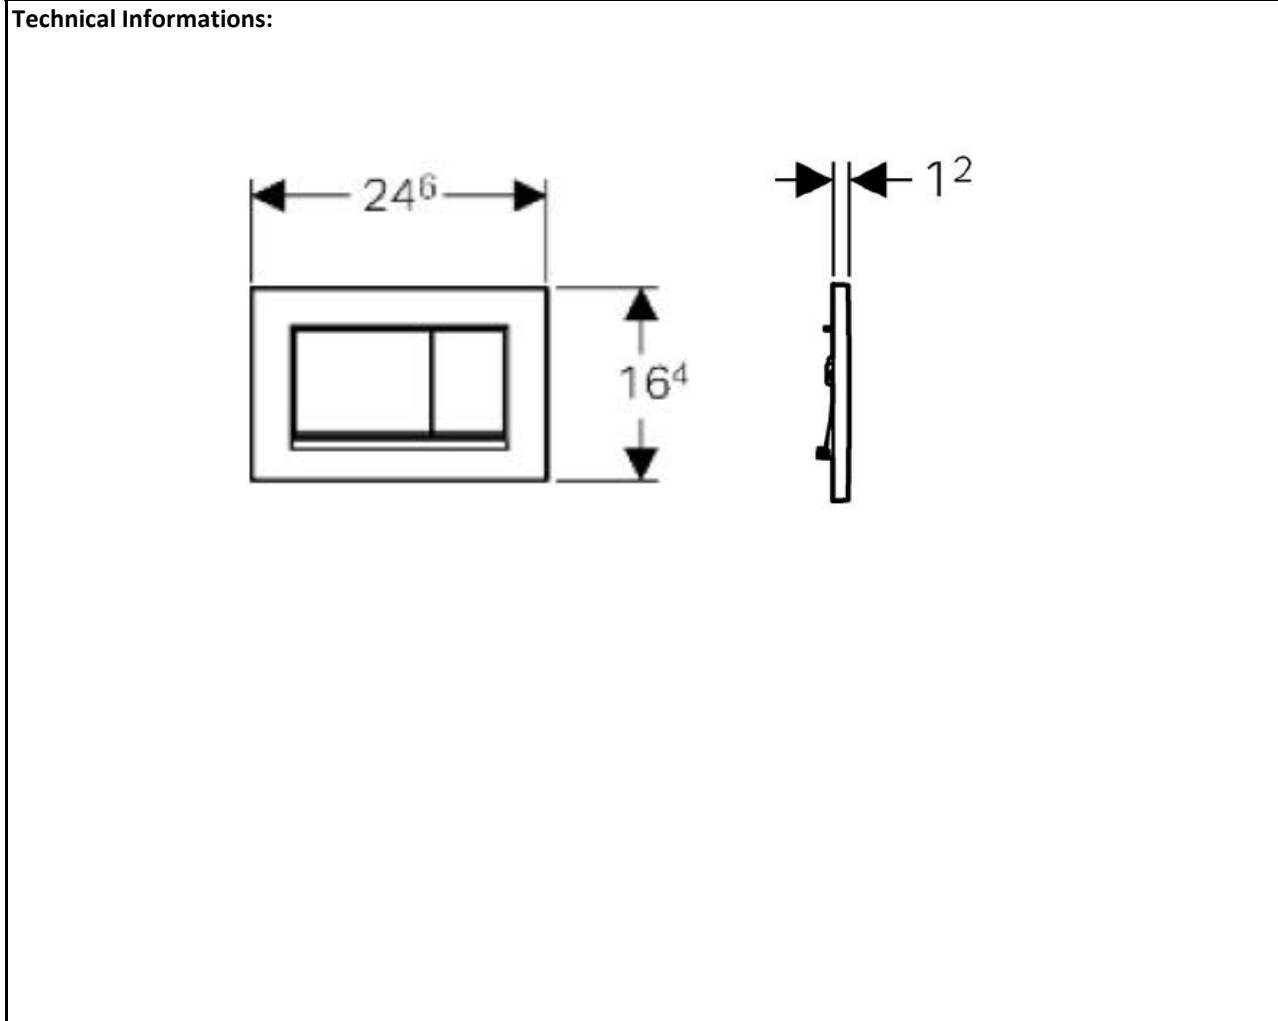

SPECIFICATION SHEET - Plumbing fittings

BRAND:		Product Photo: 
ORIGIN:	Switzerland	
SERIES:	SIGMA	
PRODUCT DESCRIPTION:	Front actuator plate for concealed cistern , dual flush	
MODEL No.	115.883.KH.1	
FINISH/COLOUR:	Bright Chrome	
DIMENSIONS:	246mm x 164mm x 12mm	
OPTIONAL MATCHING PARTS:	Sigma Concealed cistern or with wall mounted frame	