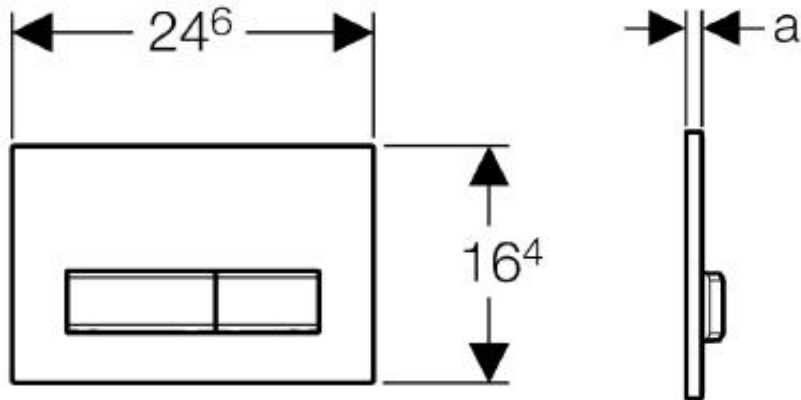

SPECIFICATION SHEET - Plumbing fittings

BRAND:		Product Photo:
ORIGIN:	Switzerland	
SERIES:	SIGMA	
PRODUCT DESCRIPTION:	Front actuator plate for concealed cistern , dual flush	
MODEL No.	115.788.GH.5	
FINISH/COLOUR:	Brushed Chrome	
DIMENSIONS:	246mm x 164mm x 11.6mm	
OPTIONAL MATCHING PARTS:	Sigma Concealed cistern or with wall mounted frame	

Technical Informations:

REMINDER:	Pipe flushing must be done before faucets are installed. Failure to do so voids the warranty.
	Do not use cleaners containing abrasive cleansers, ammonia, bleach, acids, waxes, alcohol, solvents or other products not recommended for chrome.
	All information is for reference only, installation shall always be based on the actual product delivered.