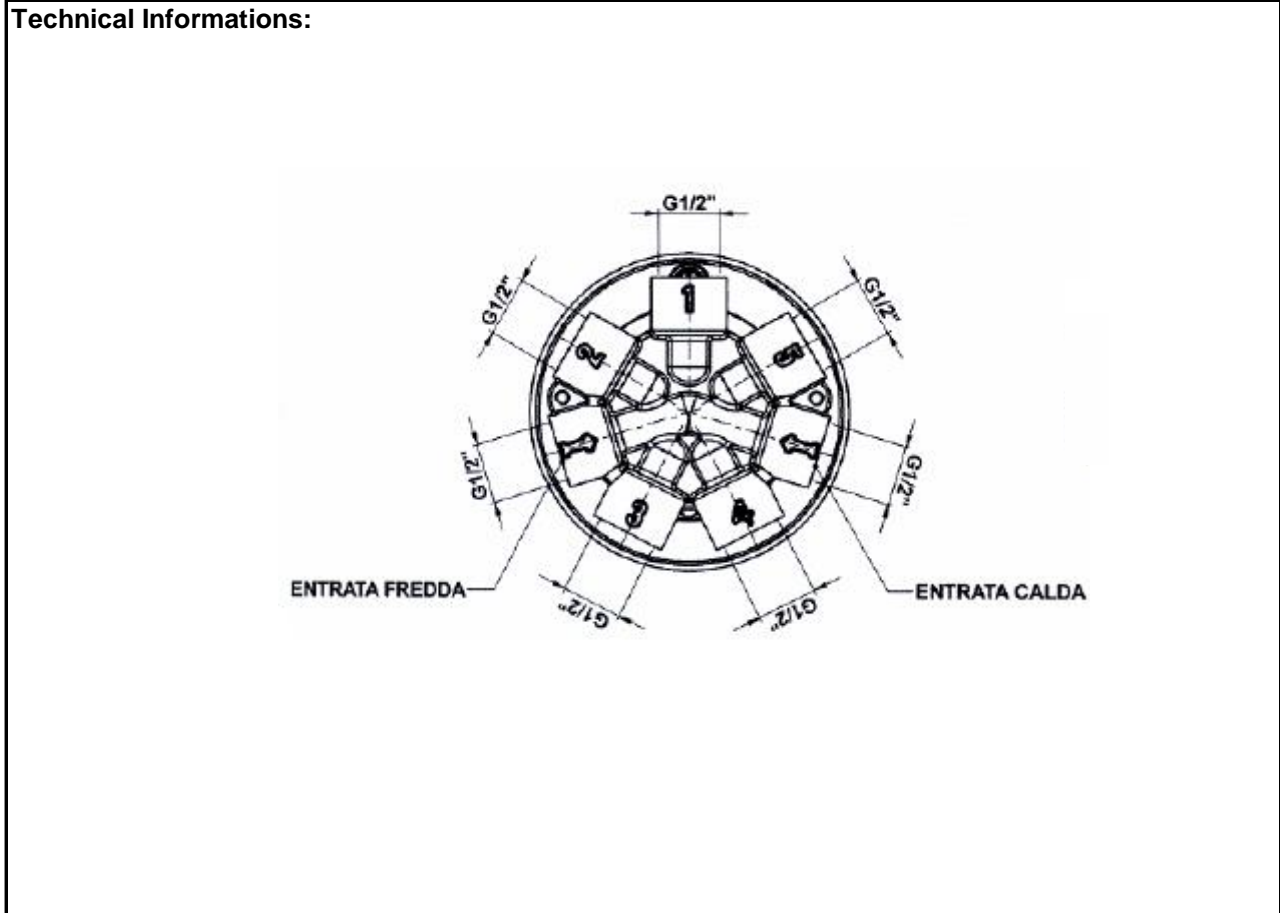

SPECIFICATION SHEET - sanitary faucets

BRAND:		Product Photo: 
ORIGIN:	Italy	
SERIES:	Special Items	
PRODUCT DESCRIPTION:	Compact Concealed 5-way diverter, hydraulic function with: shut-off valve & water flow adjustment, 3-way diverter outlets. Flow pressure: 1~5 bar (15~70 psi)	
MODEL No.	90221.00	
FINISH/COLOUR:	Chrome-plated	
DIMENSIONS:		
OPTIONAL MATCHING PARTS:		