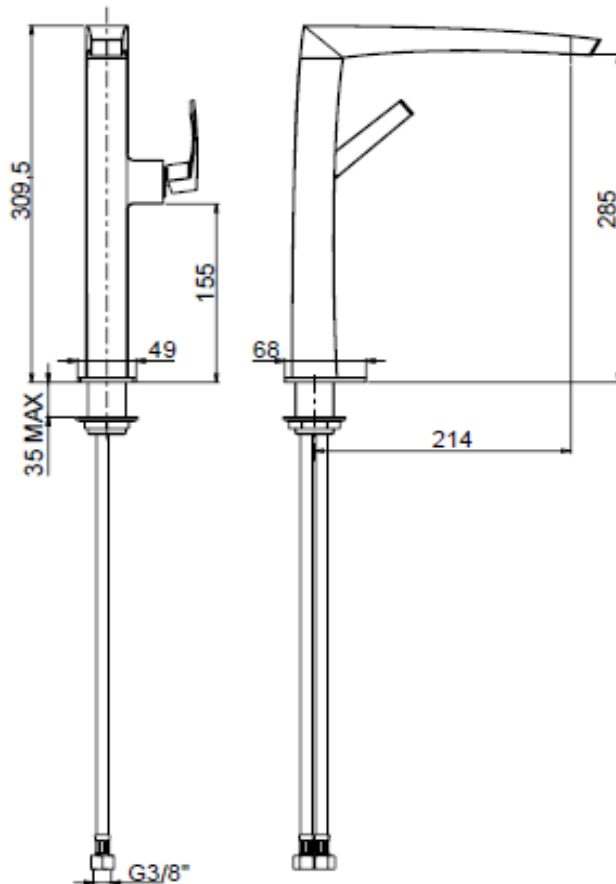

SPECIFICATION SHEET - fittings

BRAND:		Product Photo:
ORIGIN:	Italy	
SERIES:	LUCE	
PRODUCT DESCRIPTION:	Single lever sink mixer with swivel spout	
MODEL No.	84165.00	
FINISH/COLOUR:	Chrome plated	
DIMENSIONS:	309.5mm height 214mm spout projection	
OPTIONAL MATCHING PARTS:	2x angle valve 1/2"x3/8" (no nuts)	

Technical Informations:

REMINDER:	Pipe flushing must be done before faucets are installed. Failure to do so voids the warranty. Do not use cleaners containing abrasive cleansers, ammonia, bleach, acids, waxes, alcohol, solvents or other products not recommended for chrome. All information is for reference only, installation shall always be based on the actual product delivered.