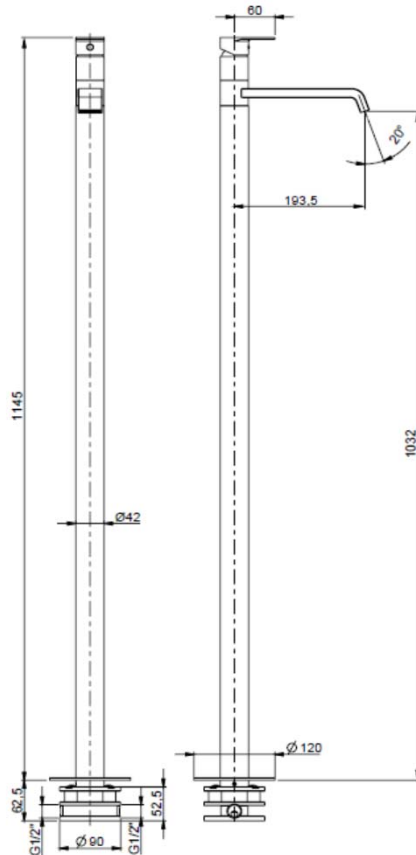

SPECIFICATION SHEET - fittings

BRAND:		Product Photo:
ORIGIN:	Italy	
SERIES:	TOLOMEO 00 (chrome)	
PRODUCT DESCRIPTION:	Floor mounted single lever basin mixer	
MODEL No.	83095.00	
FINISH/COLOUR:	Chrome plated	
DIMENSIONS:	1145mm H 193.5mm spout projection	
OPTIONAL MATCHING PARTS:	1x basin waste strainer or pop-up 1x basin waste trap 1¼"	

Technical Informations:

REMINDER:	Pipe flushing must be done before faucets are installed. Failure to do so voids the warranty. Do not use cleaners containing abrasive cleansers, ammonia, bleach, acids, waxes, alcohol, solvents or other products not recommended for chrome. All information is for reference only, installation shall always be based on the actual product delivered.