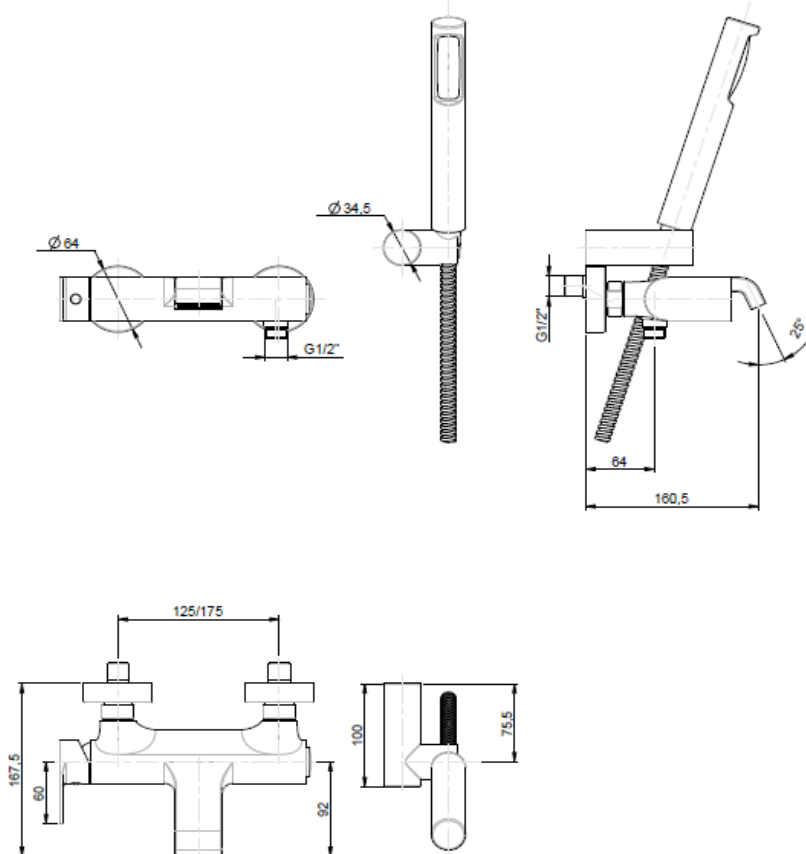

SPECIFICATION SHEET - fittings

BRAND:		Product Photo:
ORIGIN:	Italy	
SERIES:	TOLOMEO 89 (chrome black)	
PRODUCT DESCRIPTION:	Exposed single lever bath/shower mixer with handshower set	
MODEL No.	83002.89	
FINISH/COLOUR:	Chrome black	
DIMENSIONS:	167.5mm length 160.5mm spout projection	
OPTIONAL MATCHING PARTS:		

Technical Informations:

REMINDER:	Pipe flushing must be done before faucets are installed. Failure to do so voids the warranty. Do not use cleaners containing abrasive cleansers, ammonia, bleach, acids, waxes, alcohol, solvents or other products not recommended for chrome. All information is for reference only, installation shall always be based on the actual product delivered.