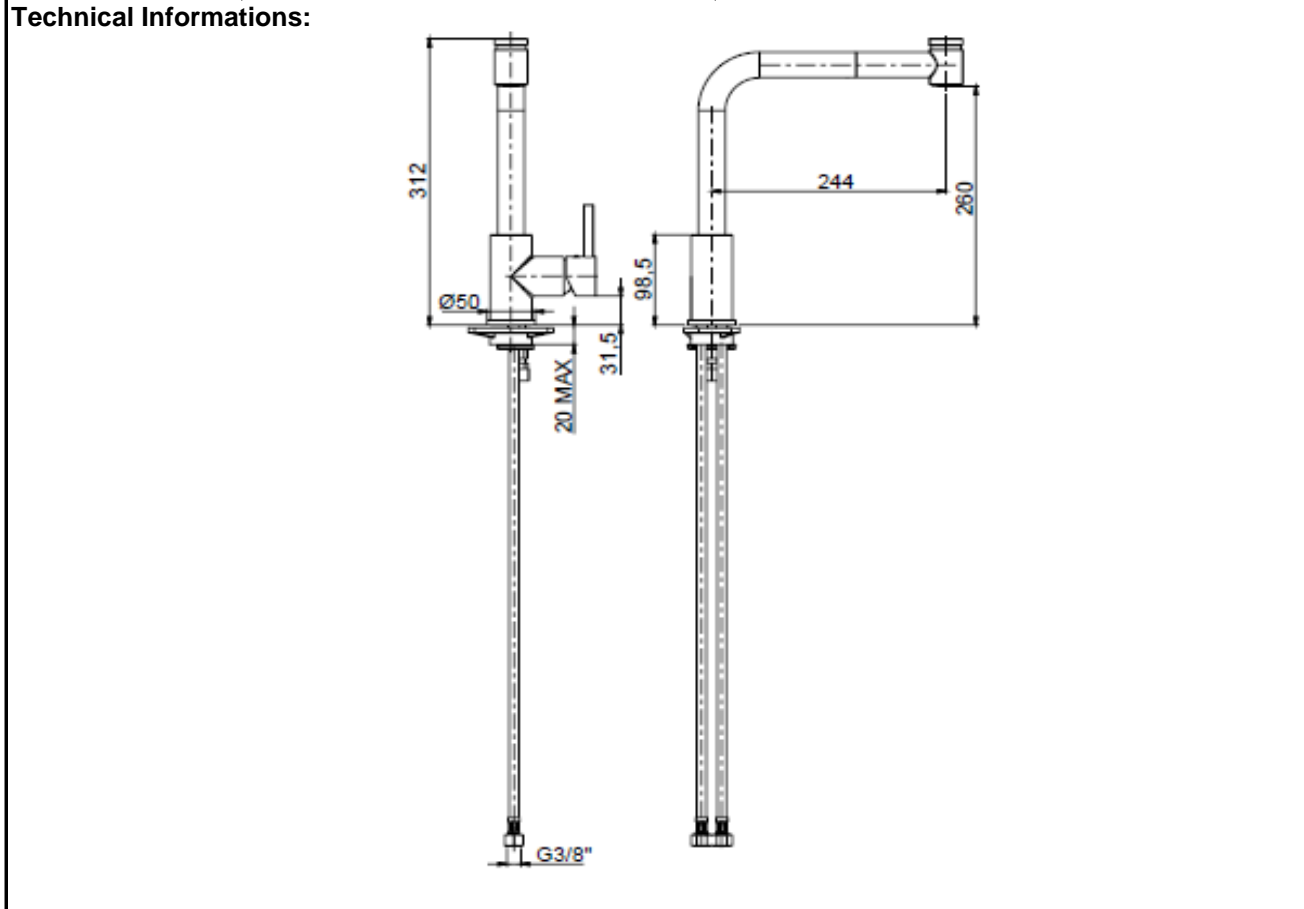

## SPECIFICATION SHEET - fittings

<b>BRAND:</b>		<b>Product Photo:</b>  
<b>ORIGIN:</b>	Italy	
<b>SERIES:</b>	<b>NOA</b>	
<b>PRODUCT DESCRIPTION:</b>	Single lever sink mixer with 2-jet pull out	
<b>MODEL No.</b>	77170.00	
<b>FINISH/COLOUR:</b>	Chrome plated	
<b>DIMENSIONS:</b>	312mm height 244mm spout projection	
<b>OPTIONAL MATCHING PARTS:</b>	2x angle valve 1/2"x3/8" (no nuts)	