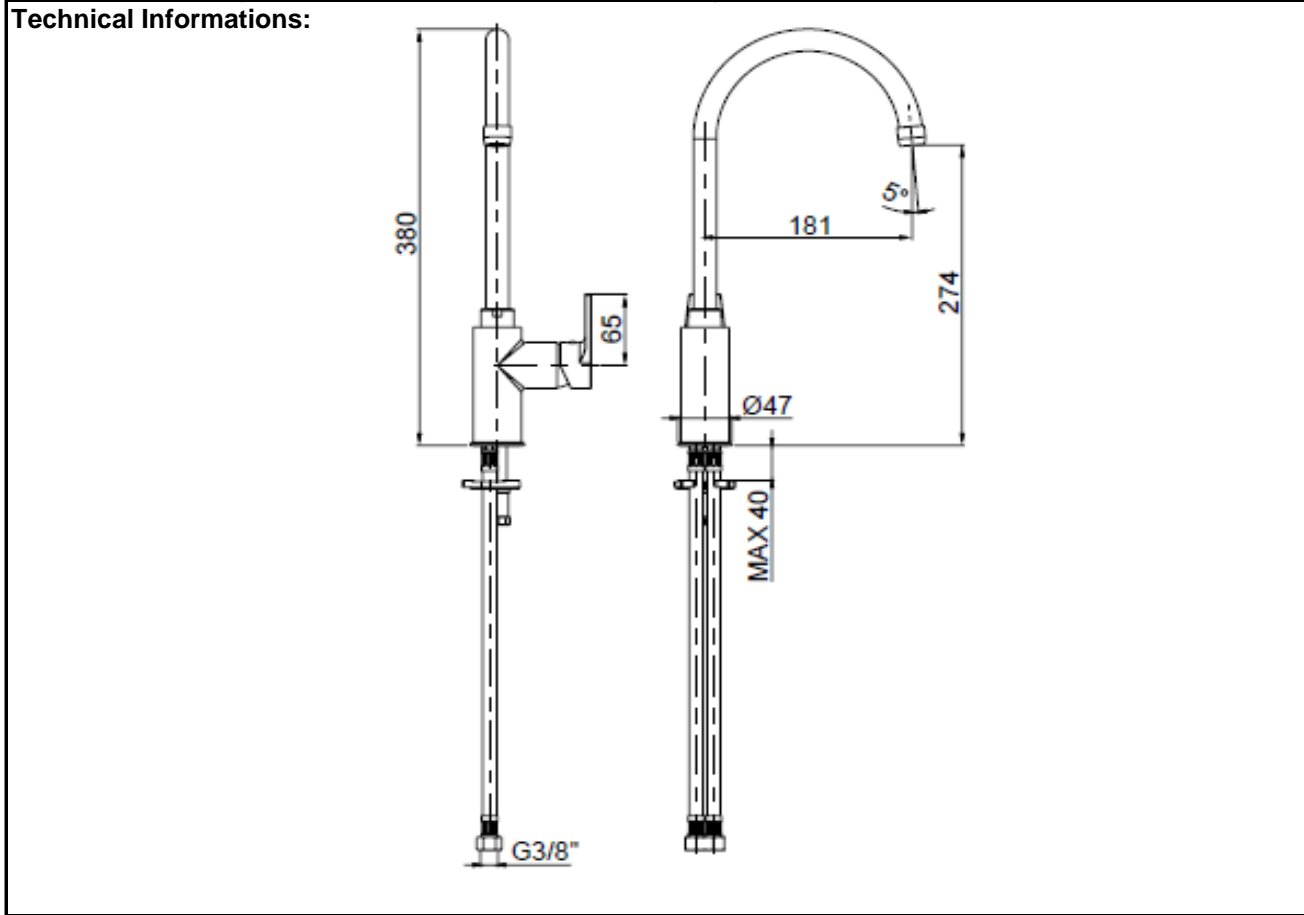

SPECIFICATION SHEET - fittings

BRAND:	F.lli Frattini	Product Photo:
ORIGIN:	Italy	
SERIES:	LIBERA	
PRODUCT DESCRIPTION:	Single lever sink mixer with high spout	
MODEL No.	73165.00	
FINISH/COLOUR:	Chrome plated	
DIMENSIONS:	380mm height 181mm spout projection	
OPTIONAL MATCHING PARTS:	2x angle valve 1/2"x3/8" (no nuts)	