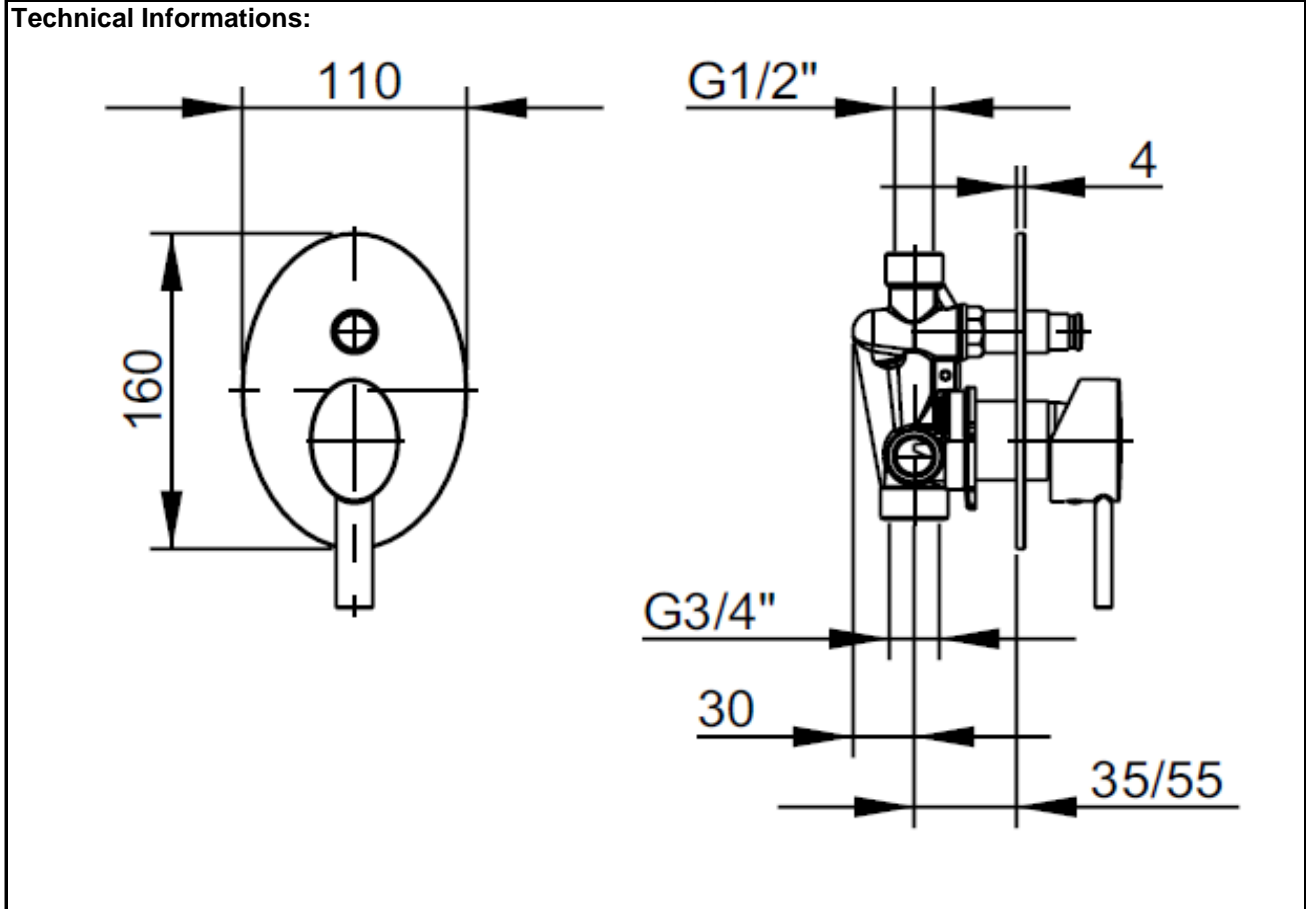

SPECIFICATION SHEET - sanitary faucets

BRAND:		Product Photo: 
ORIGIN:	Italy	
SERIES:	BRERA	
PRODUCT DESCRIPTION:	Built-in bath/shower mixer with automatic diverter	
MODEL No.	59010.00	
FINISH/COLOUR:	Chrome plated	
DIMENSIONS:		
OPTIONAL MATCHING PARTS:	overhead shower handshower set	