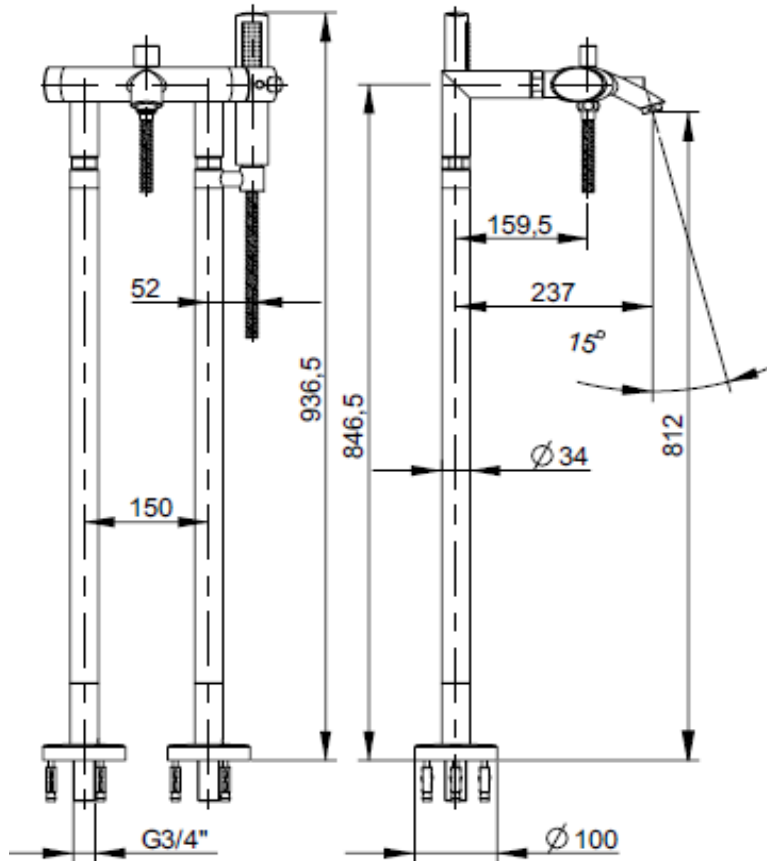

SPECIFICATION SHEET - sanitary faucets

BRAND:		Product Photo:
ORIGIN:	Italy	
SERIES:	BRERA	
PRODUCT DESCRIPTION:	Floor mounted single lever bath/shower mixer, with handshower	
MODEL No.	59005.00	
FINISH/COLOUR:	Chrome plated	
DIMENSIONS:	936.5mm height 237mm spout projection	
OPTIONAL MATCHING PARTS:		

Technical Informations:

REMINDER:	Pipe flushing must be done before faucets are installed. Failure to do so voids the warranty.
	Do not use cleaners containing abrasive cleansers, ammonia, bleach, acids, waxes, alcohol, solvents or other products not recommended for chrome.
	All information is for reference only, installation shall always be based on the actual product delivered.