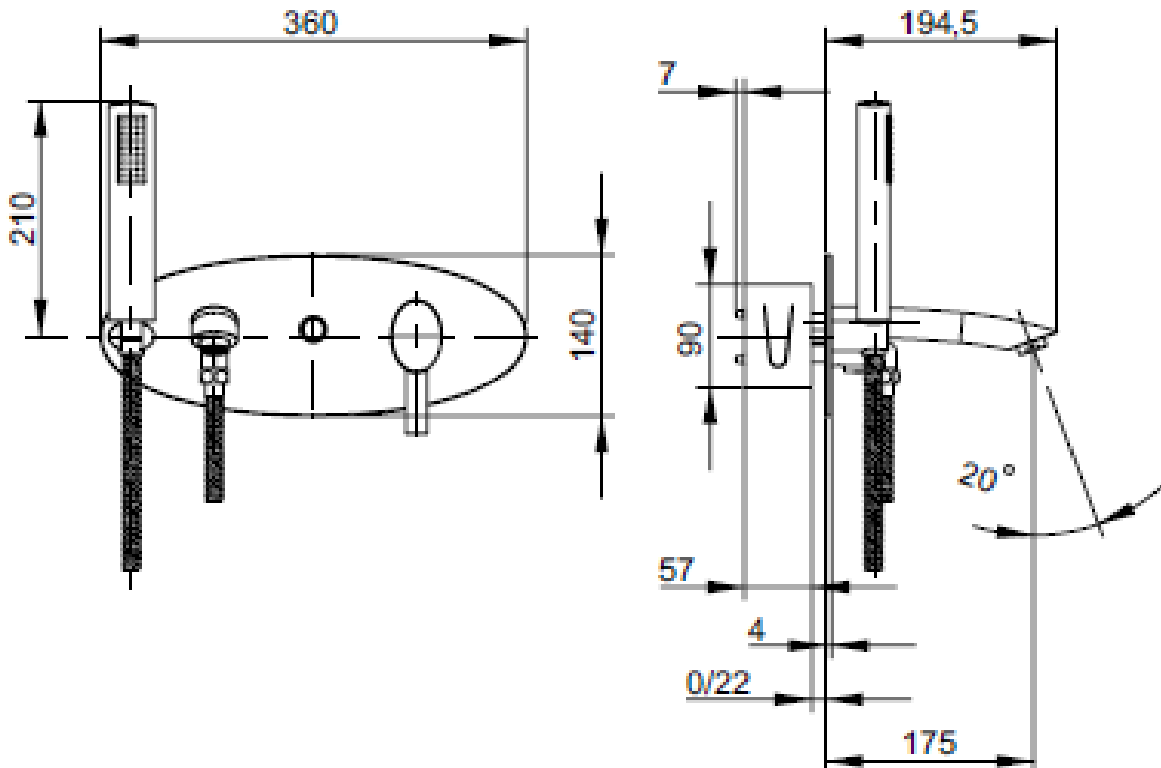

SPECIFICATION SHEET - sanitary faucets

BRAND:		Product Photo:
ORIGIN:	Italy	
SERIES:	BRERA	
PRODUCT DESCRIPTION:	Built-in single lever bath/shower mixer with handshower set	
MODEL No.	59003.00	
FINISH/COLOUR:	Chrome plated	
DIMENSIONS:	175mm spout projection	
OPTIONAL MATCHING PARTS:		

Technical Informations:

REMINDER:	Pipe flushing must be done before faucets are installed. Failure to do so voids the warranty.
	Do not use cleaners containing abrasive cleansers, ammonia, bleach, acids, waxes, alcohol, solvents or other products not recommended for chrome.
	All information is for reference only, installation shall always be based on the actual product delivered.