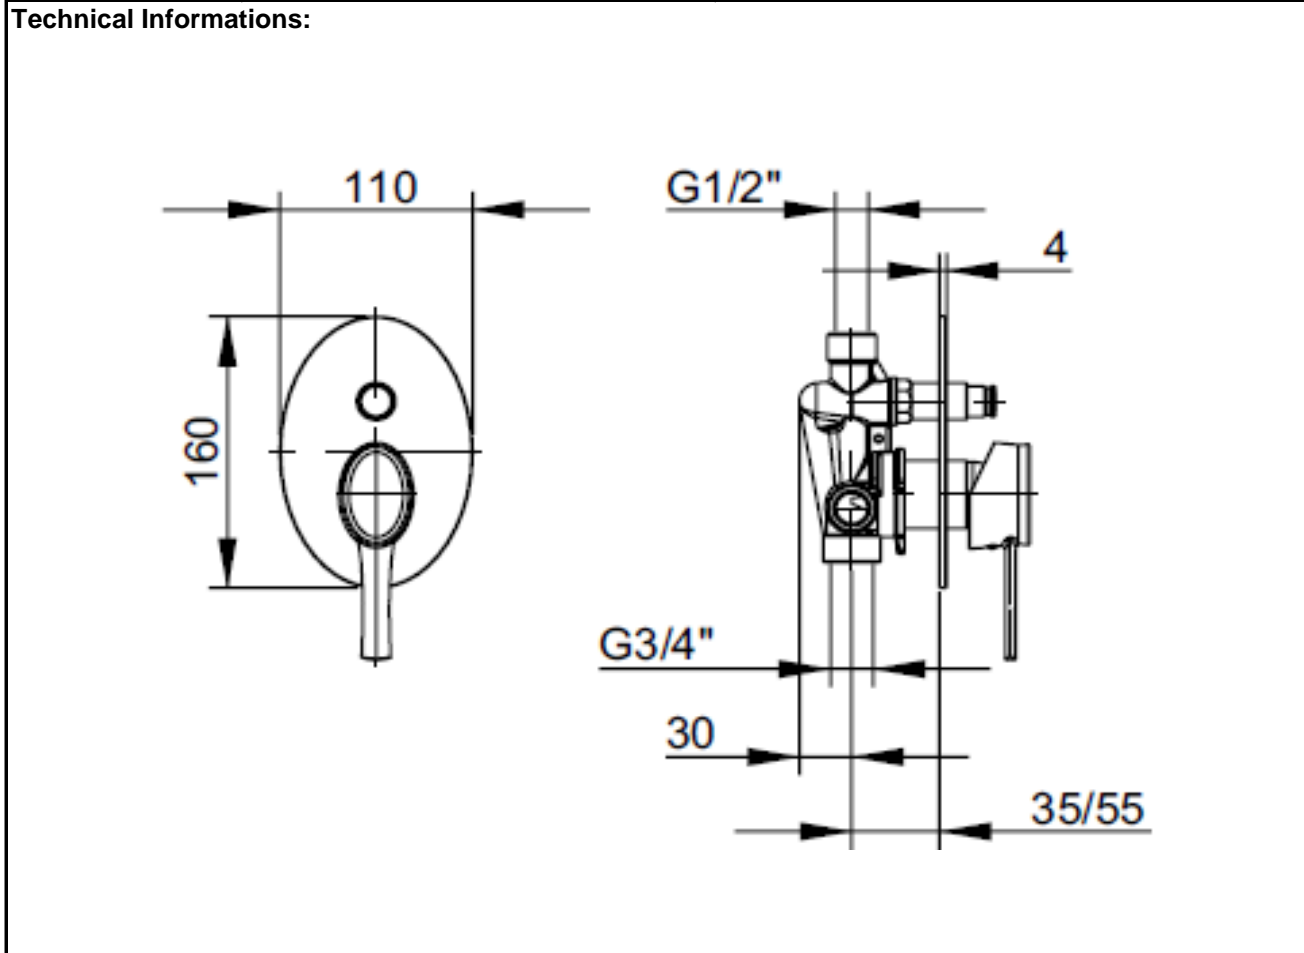

SPECIFICATION SHEET - fittings

BRAND:		Product Photo: 
ORIGIN:	Italy	
SERIES:	DELIZIA	
PRODUCT DESCRIPTION:	Built-in single lever bath/shower mixer with automatic diverter	
MODEL No.	58010.00	
FINISH/COLOUR:	Chrome plated	
DIMENSIONS:		
OPTIONAL MATCHING PARTS:	overhead shower, or handshower set, or bath spout	