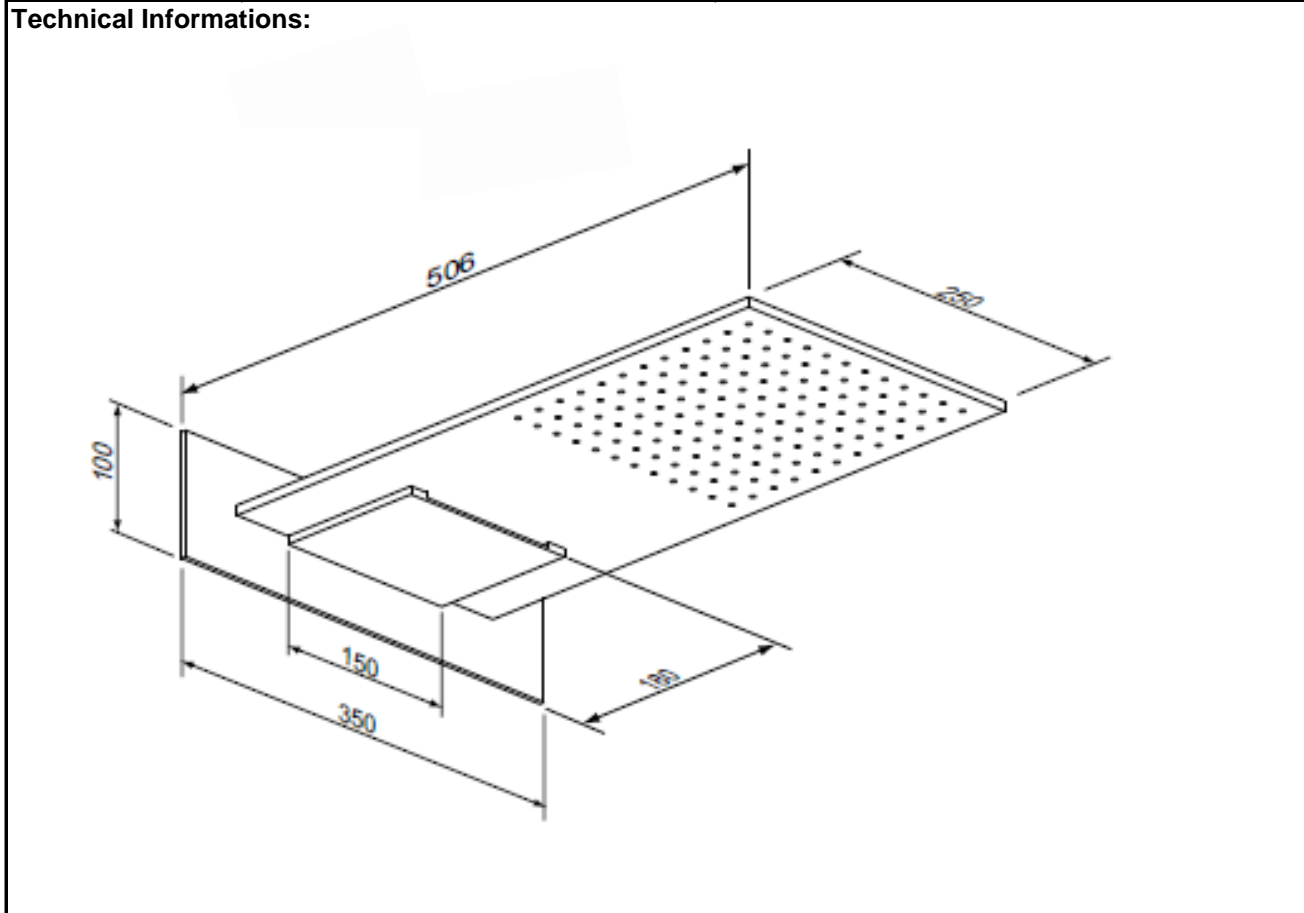

SPECIFICATION SHEET - fittings

BRAND:		Product Photo: 
ORIGIN:	Italy	
SERIES:	GAIA	
PRODUCT DESCRIPTION:	Wall mounted Shower head with cascade & rain flow	
MODEL No.	55607.00	
FINISH/COLOUR:	Chrome plated	
DIMENSIONS:		
OPTIONAL MATCHING PARTS:		