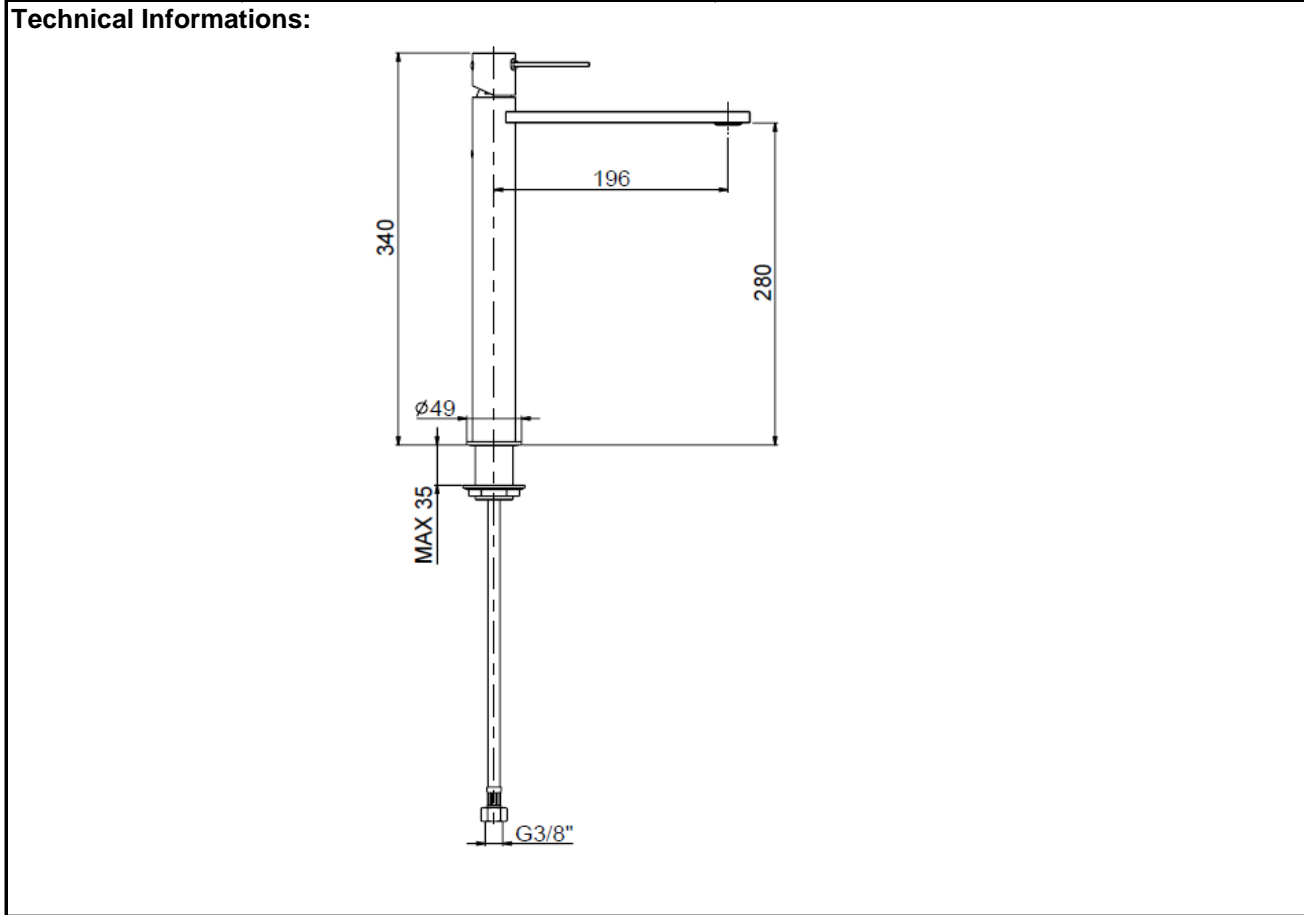

SPECIFICATION SHEET - fittings

BRAND:		Product Photo: 
ORIGIN:	Italy	
SERIES:	GAIA	
PRODUCT DESCRIPTION:	Single lever basin mixer for washbowl, without pop-up waste	
MODEL No.	55065.00	
FINISH/COLOUR:	Chrome plated	
DIMENSIONS:	340mm H 196mm spout projection	
OPTIONAL MATCHING PARTS:	2x angle valve 1/2"x3/8" (no nuts) 1x basin waste trap 1 1/4" 1x basin waste strainer or pop-up	