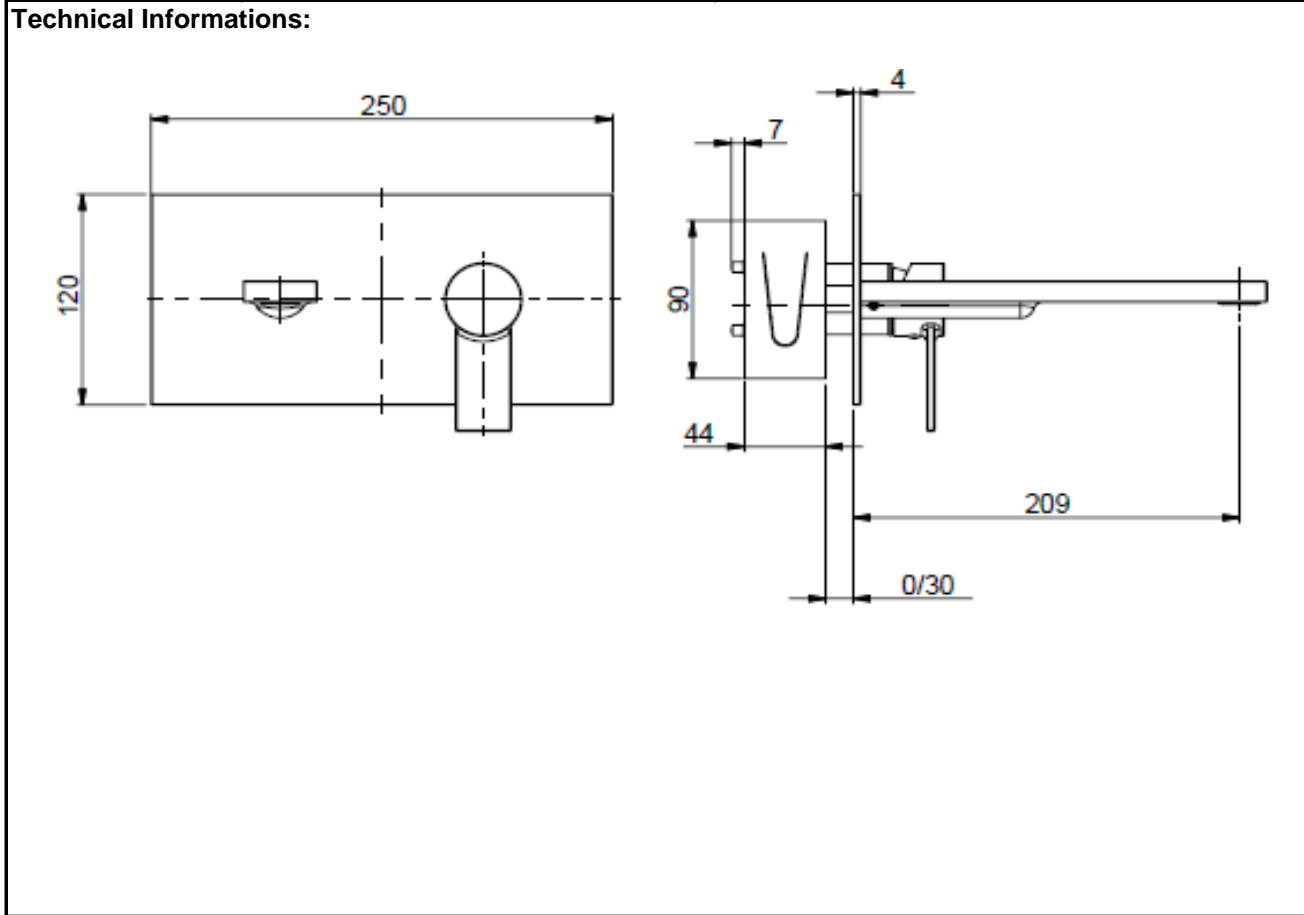

## SPECIFICATION SHEET - fittings

<b>BRAND:</b>		<b>Product Photo:</b>  
<b>ORIGIN:</b>	Italy	
<b>SERIES:</b>	<b>GAIA</b>	
<b>PRODUCT DESCRIPTION:</b>	Wall mounted single lever basin mixer	
<b>MODEL No.</b>	55034.00	
<b>FINISH/COLOUR:</b>	Chrome plated	
<b>DIMENSIONS:</b>	209mm spout projection	
<b>OPTIONAL MATCHING PARTS:</b>	1x basin waste strainer or pop-up	