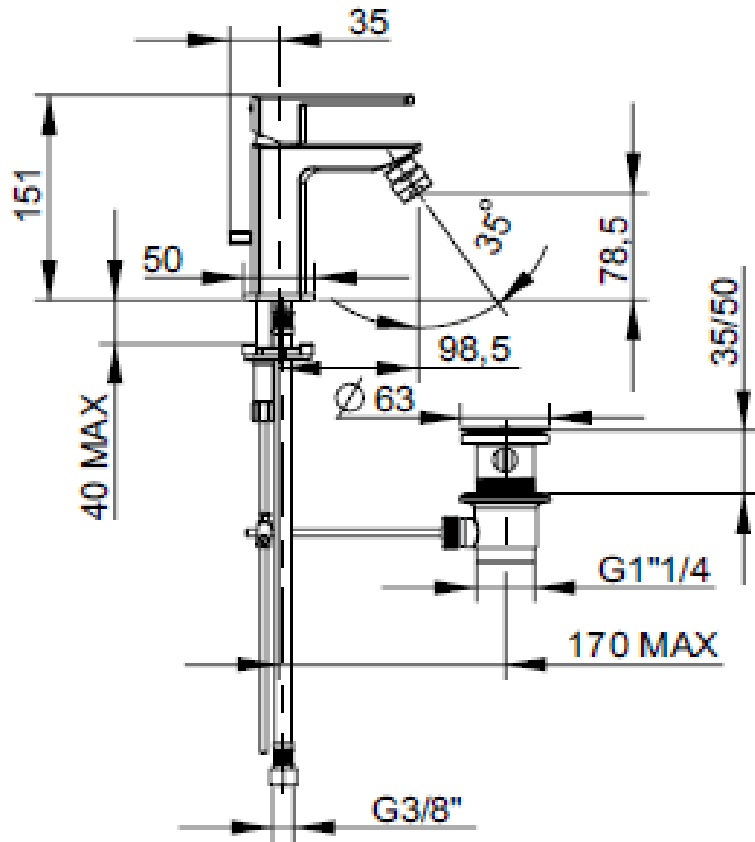

SPECIFICATION SHEET - fittings

BRAND:		Product Photo:
ORIGIN:	Italy	
SERIES:	MODUS	
PRODUCT DESCRIPTION:	Single lever Bidet mixer with 1-1/4" pop-up waste	
MODEL No.	52103.00	
FINISH/COLOUR:	Chrome plated	
DIMENSIONS:	151mm height 98.5mm spout projection	
OPTIONAL MATCHING PARTS:	2x angle valve 1/2"x3/8" (no nuts) 1x bidet waste trap	

Technical Informations:

REMINDER:	Pipe flushing must be done before faucets are installed. Failure to do so voids the warranty. Do not use cleaners containing abrasive cleansers, ammonia, bleach, acids, waxes, alcohol, solvents or other products not recommended for chrome. All information is for reference only, installation shall always be based on the actual product delivered.