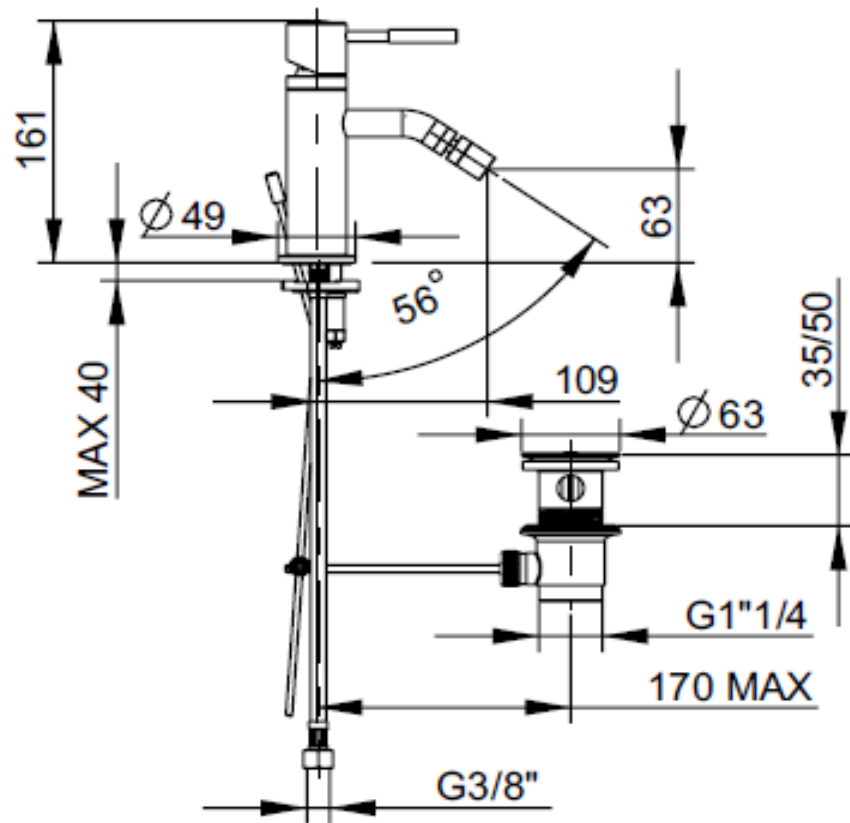

SPECIFICATION SHEET - fittings

BRAND:		Product Photo:
ORIGIN:	Italy	
SERIES:	GINGO	
PRODUCT DESCRIPTION:	Single lever Bidet mixer with 1" pop-up waste	
MODEL No.	45103.00	
FINISH/COLOUR:	Chrome plated	
DIMENSIONS:	161mm height 109mm spout projection	
OPTIONAL MATCHING PARTS:	2x angle valve 1/2"x3/8" (no nuts) 1x bidet trap	

Technical Informations:

REMINDER:	Pipe flushing must be done before faucets are installed. Failure to do so voids the warranty. Do not use cleaners containing abrasive cleansers, ammonia, bleach, acids, waxes, alcohol, solvents or other products not recommended for chrome. All information is for reference only, installation shall always be based on the actual product delivered.