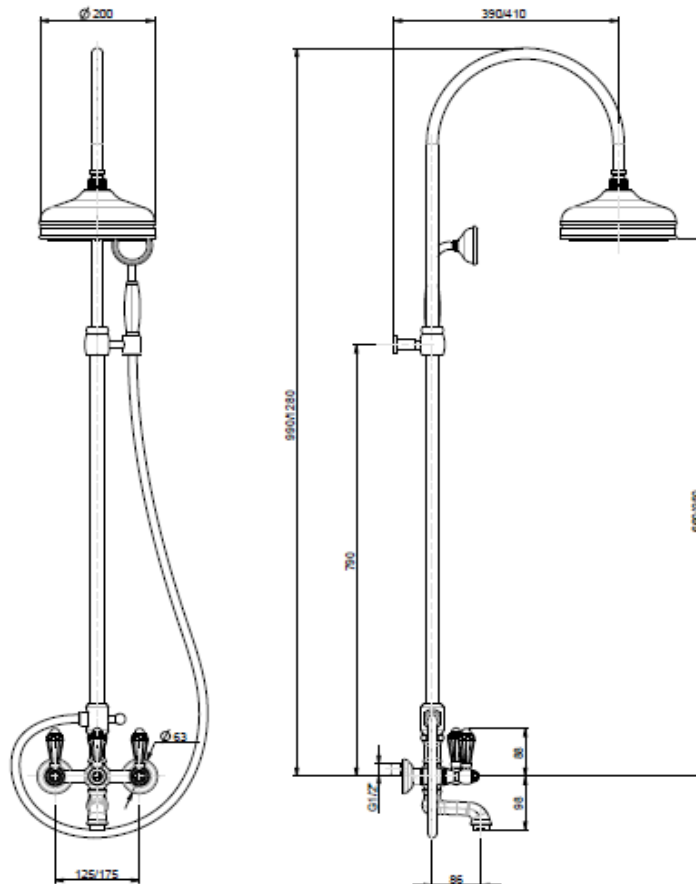

SPECIFICATION SHEET - fittings

BRAND:		Product Photo:
ORIGIN:	Italy	
SERIES:	LYBRA SUITE	
PRODUCT DESCRIPTION:	Wall mounted 2-handle shower pipe set with overhead shower and handshower	
MODEL No.	33004SC.00	
FINISH/COLOUR:	Chrome-plated	
DIMENSIONS:	390/410mm shower projection 86mm spout projection	
OPTIONAL MATCHING PARTS:		

Technical Informations:

REMINDER:	Pipe flushing must be done before faucets are installed. Failure to do so voids the warranty.
	Do not use cleaners containing abrasive cleansers, ammonia, bleach, acids, waxes, alcohol, solvents or other products not recommended for chrome.
	All information is for reference only, installation shall always be based on the actual product delivered.