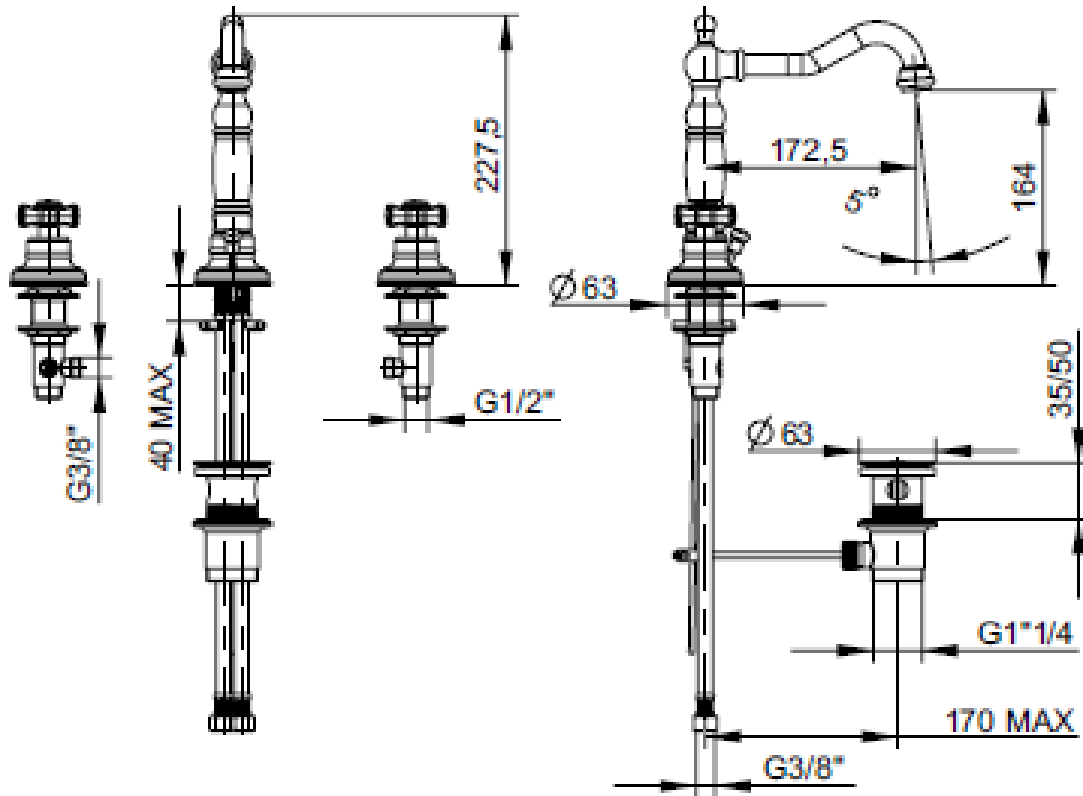

SPECIFICATION SHEET - fittings

BRAND:		Product Photo:
ORIGIN:	Italy	
SERIES:	MUSA	
PRODUCT DESCRIPTION:	3hole 2-handle widespread basin mixer (tall spout), with 1 1/4" pop-up waste	
MODEL No.	23868.00	
FINISH/COLOUR:	Chrome-plated	
DIMENSIONS:	227.5mm height 172.5mm spout projection	
OPTIONAL MATCHING PARTS:	2x angle valve 1/2"x3/8" (no nuts) 1x basin waste trap	

Technical Informations:

REMINDER:	Pipe flushing must be done before faucets are installed. Failure to do so voids the warranty. Do not use cleaners containing abrasive cleansers, ammonia, bleach, acids, waxes, alcohol, solvents or other products not recommended for chrome. All information is for reference only, installation shall always be based on the actual product delivered.