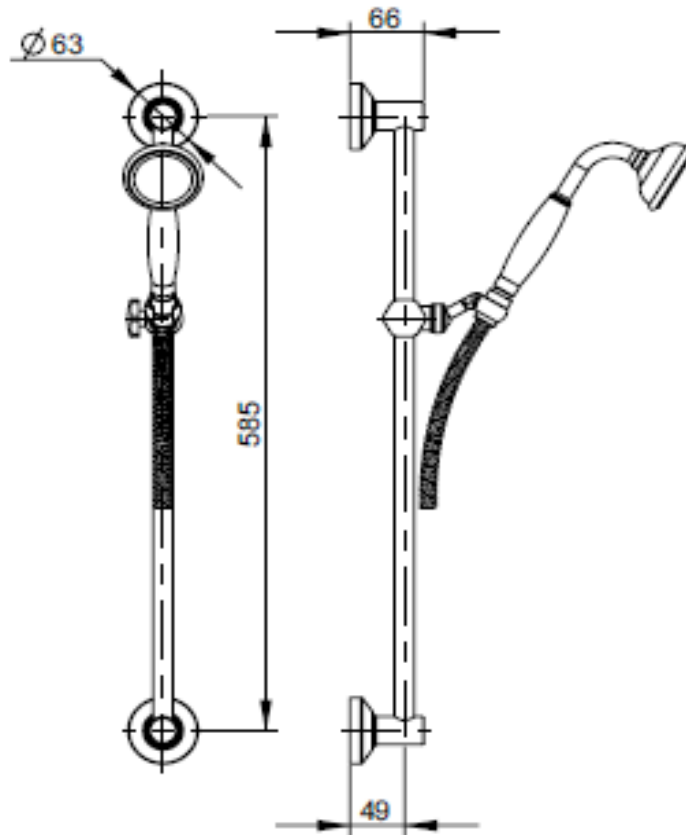

SPECIFICATION SHEET - fittings

BRAND:		Product Photo:
ORIGIN:	Italy	
SERIES:	MUSA	
PRODUCT DESCRIPTION:	Shower sliding bar with handshower & 150cm flexible hose	
MODEL No.	23617.00	
FINISH/COLOUR:	Chrome-plated	
DIMENSIONS:		
OPTIONAL MATCHING PARTS:		

Technical Informations:

REMINDER:	Pipe flushing must be done before faucets are installed. Failure to do so voids the warranty. Do not use cleaners containing abrasive cleansers, ammonia, bleach, acids, waxes, alcohol, solvents or other products not recommended for chrome. All information is for reference only, installation shall always be based on the actual product delivered.