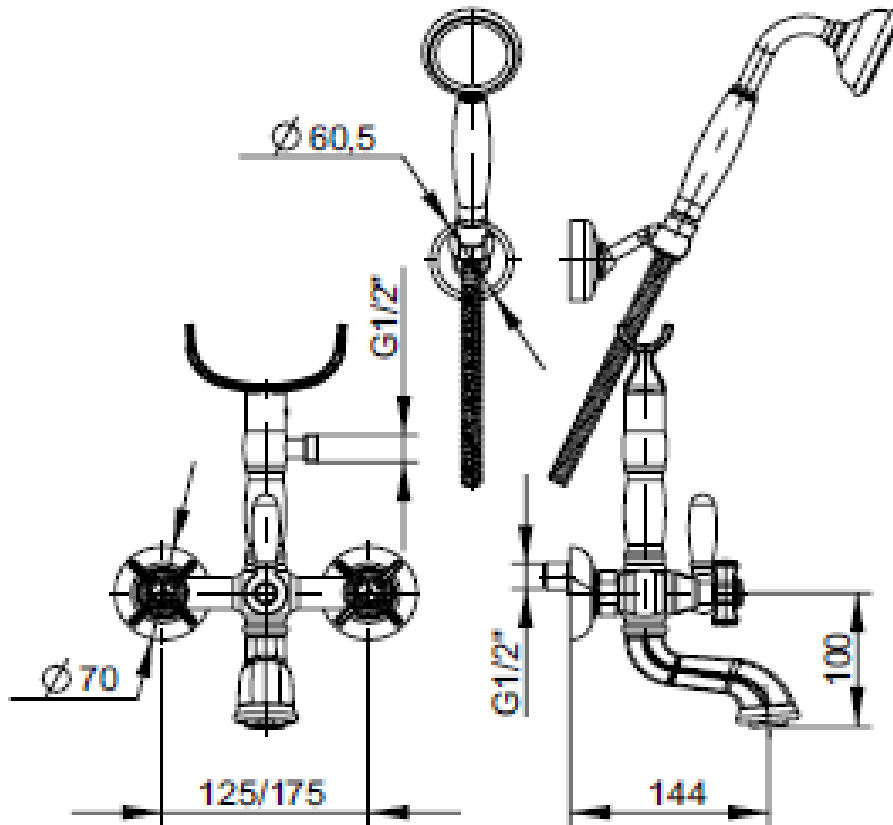

SPECIFICATION SHEET - fittings

BRAND:		Product Photo:
ORIGIN:	Italy	
SERIES:	MUSA	
PRODUCT DESCRIPTION:	Exposed single lever bath/shower mixer with handshower set	
MODEL No.	23002.00	
FINISH/COLOUR:	Chrome-plated	
DIMENSIONS:	144mm spout projection	
OPTIONAL MATCHING PARTS:		

Technical Informations:

REMINDER:	Pipe flushing must be done before faucets are installed. Failure to do so voids the warranty. Do not use cleaners containing abrasive cleansers, ammonia, bleach, acids, waxes, alcohol, solvents or other products not recommended for chrome. All information is for reference only, installation shall always be based on the actual product delivered.