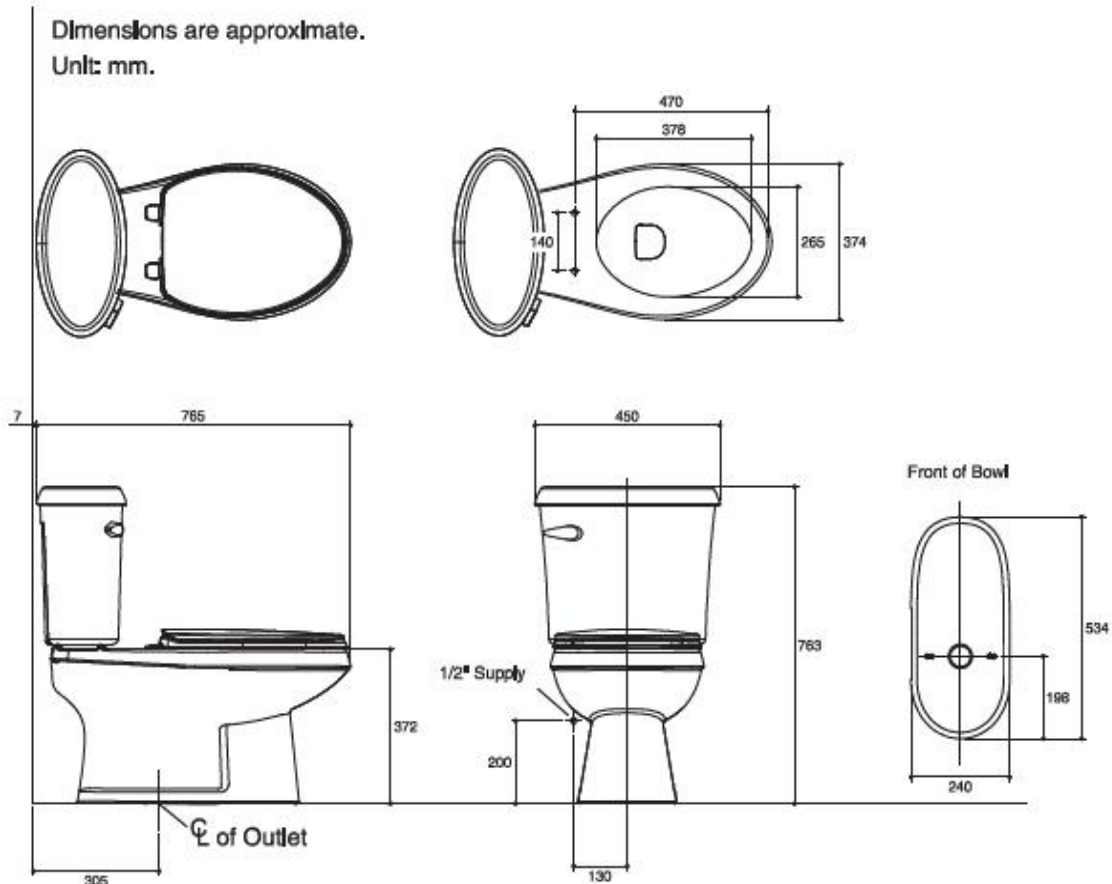

SPECIFICATION SHEET - Sanitary Wares

BRAND:		Product Photo:
ORIGIN:	China	
SERIES:	2-PIECE U.S. TYPE TOILETS	
PRODUCT DESCRIPTION:	Closed-coupled Toilet set, 4.5 L Single flush siphonic Soft close seat & cover Side trip lever	
MODEL No.	98427 KSWK OVIA	
FINISH/COLOUR:	White	
DIMENSIONS:	765mm x 450mm x 763mm	
OPTIONAL MATCHING PARTS:	B9082 Floor Flange C408694 angle valve	

Technical Informations:

REMINDER:	Pipe flushing must be done before faucets are installed. Failure to do so voids the warranty.
	Do not use abrasive or aggressive cleaners and or contain chlorine or hydrochloric acid solution for cleaning.
	All information stated above are solely for reference only, and should be based on the actual submission sample. Dimensions and specifications are subject to change without prior notice.