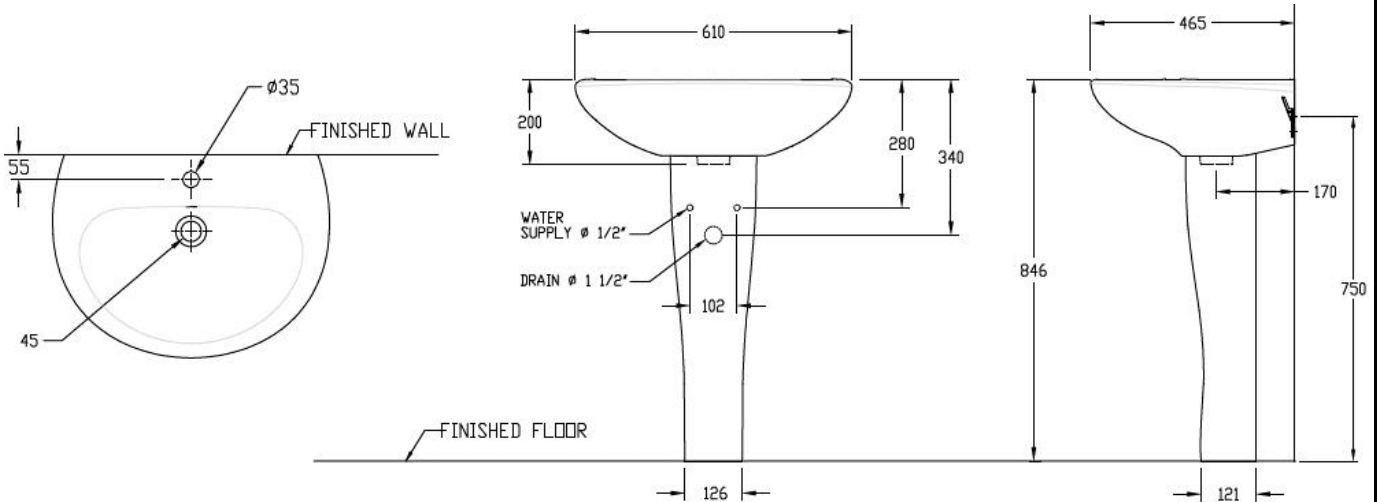

SPECIFICATION SHEET - Sanitary Wares

BRAND:		Product Photo:
ORIGIN:	China	
SERIES:	WASHBASINS	
PRODUCT DESCRIPTION:	Basin with pedestal	
MODEL No.	36802 X1WK POSH basin 36803 XWK POSH pedestal	
FINISH/COLOUR:	White	
DIMENSIONS:	465mm x 610mm x 846mm	
OPTIONAL MATCHING PARTS:		

Technical Informations:

REMINDER:	Pipe flushing must be done before faucets are installed. Failure to do so voids the warranty.
	Do not use abrasive or aggressive cleaners and or contain chlorine or hydrochloric acid solution for cleaning.
	All information stated above are solely for reference only, and should be based on the actual submission sample. Dimensions and specifications are subject to change without prior notice.