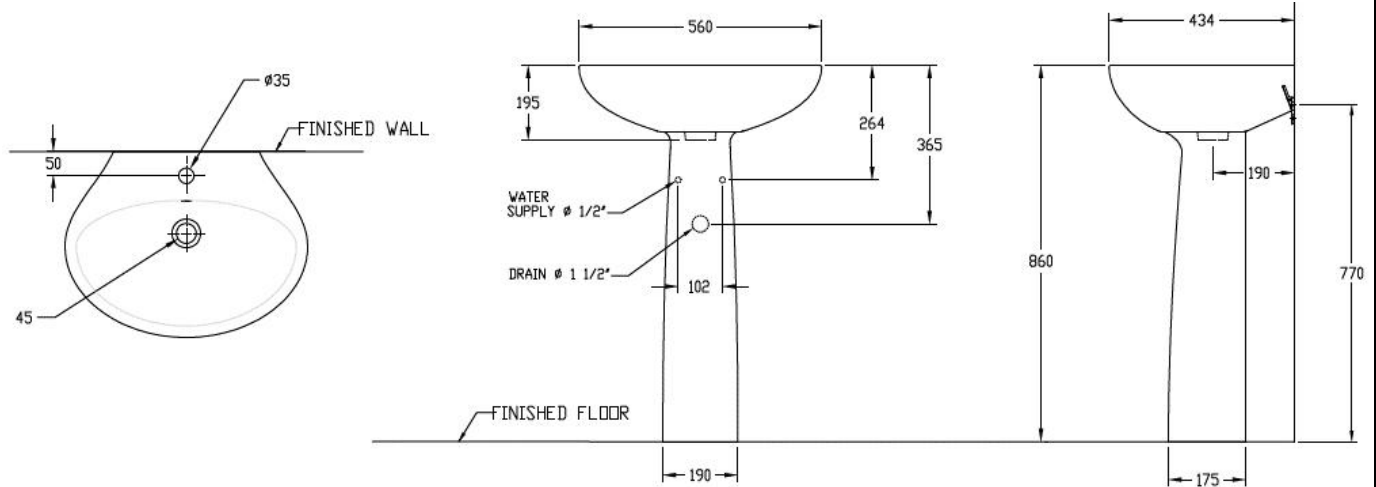

SPECIFICATION SHEET - Sanitary Wares

BRAND:		Product Photo:
ORIGIN:	China	
SERIES:	WASHBASINS	
PRODUCT DESCRIPTION:	Wall hung wash basin with full pedestal	
MODEL No.	14305 K1WK KATINO basin 14306 KWK KATINO pedestal	
FINISH/COLOUR:	White	
DIMENSIONS:	434mm x 560mm x 860mm	
OPTIONAL MATCHING PARTS:		

Technical Informations:

REMINDER:	Pipe flushing must be done before faucets are installed. Failure to do so voids the warranty. Do not use abrasive or aggressive cleaners and or contain chlorine or hydrochloric acid solution for cleaning. All information stated above are solely for reference only, and should be based on the actual submission sample. Dimensions and specifications are subject to change without prior notice.