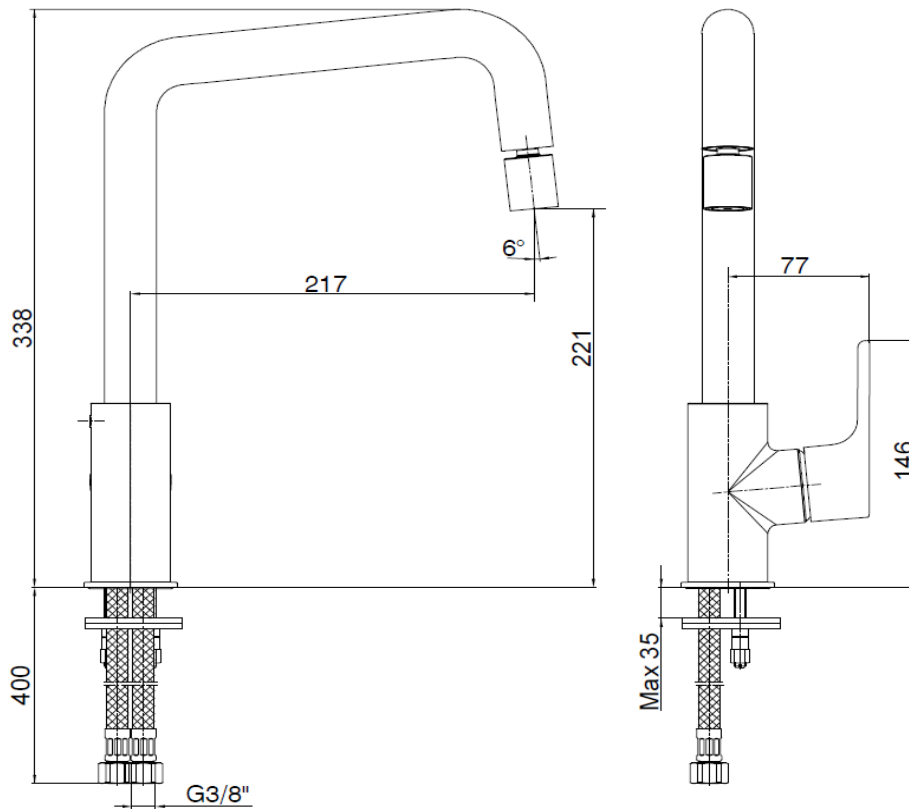

SPECIFICATION SHEET - bathroom faucets

BRAND:		Product Photo:
ORIGIN:	Turkey	
SERIES:	Luna	
PRODUCT DESCRIPTION:	Single lever Kitchen mixer, with: - Lime crushing hidden aerator - swivel spout - flow rate: 12 l/min at 3 bars (45 psi) - flow pressure 1~5 bars (15~70 psi)	
MODEL No.	102118044 STEX	
FINISH/COLOUR:	Chrome	
DIMENSIONS:	Outlet length is 175mm; Outlet height is 232mm	
OPTIONAL MATCHING PARTS:	Angle valve 1/2"x3/8" with wall flange x2	

Technical Informations:

REMINDER:	Pipe flushing must be done before faucets are installed. Failure to do so voids the warranty. Do not use cleaners containing abrasive cleansers, ammonia, bleach, acids, waxes, alcohol, solvents or other products not recommended for chrome. All information is for reference only, installation shall always be based on the actual product delivered.