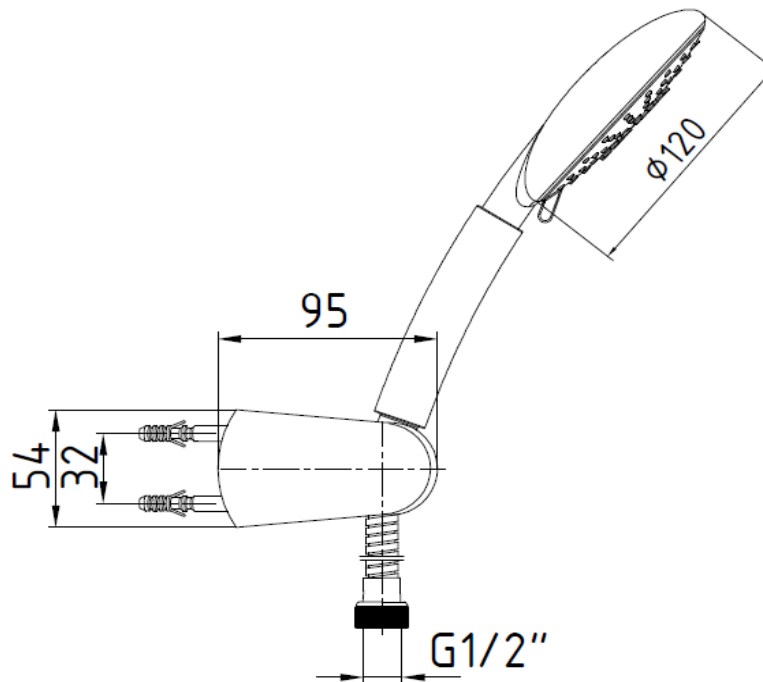

SPECIFICATION SHEET - bathroom faucets

BRAND:		Product Photo:
ORIGIN:	Turkey	
SERIES:	Novita	
PRODUCT DESCRIPTION:	5-function hand shower set, with - Lime crushing, - Ø 123 hinged - 150 cm clamped flexible hose - G 1/2" -G3/4" adapter - wall support for handshower	
MODEL No.	102117329 EX	
FINISH/COLOUR:	white	
DIMENSIONS:		
OPTIONAL MATCHING PARTS:		

Technical Informations:

REMINDER:	Pipe flushing must be done before faucets are installed. Failure to do so voids the warranty. Do not use cleaners containing abrasive cleansers, ammonia, bleach, acids, waxes, alcohol, solvents or other products not recommended for chrome. All information is for reference only, installation shall always be based on the actual product delivered.