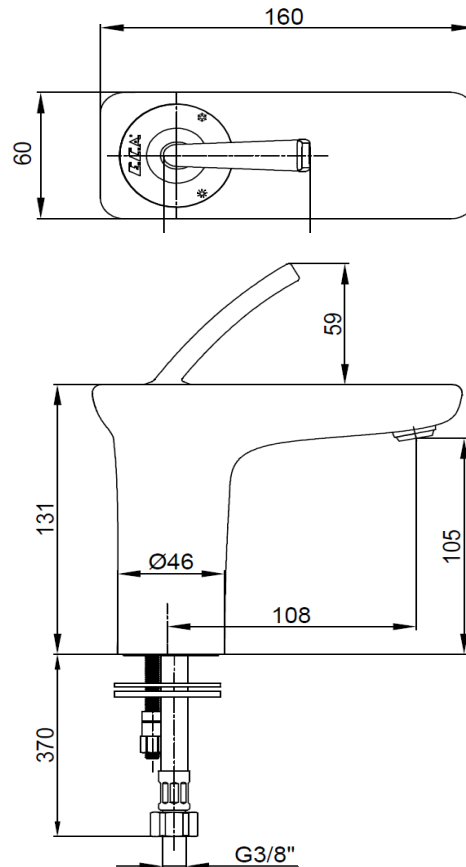

SPECIFICATION SHEET - bathroom faucets

BRAND:		Product Photo:
ORIGIN:	Turkey	
SERIES:	Novita	
PRODUCT DESCRIPTION:	Single lever basin mixer, with: - Lime crushing special aerator with adjustable flow angle - flow rate: 7.8 l/min at 3 bars (45 psi) - flow pressure 1~5 bars (15~70 psi)	
MODEL No.	102108971 STEX chrome 104108925 EX white with chrome handle	
FINISH/COLOUR:	white body with chrome handle	
DIMENSIONS:	Outlet length is 108 mm; Outlet height is 105 mm	
OPTIONAL MATCHING PARTS:	Basin waste strainer 1¼" Angle valve ½"x¾" with wall flange x2 P-trap	

Technical Informations:

REMINDER:	Pipe flushing must be done before faucets are installed. Failure to do so voids the warranty.
	Do not use cleaners containing abrasive cleansers, ammonia, bleach, acids, waxes, alcohol, solvents or other products not recommended for chrome.
	All information is for reference only, installation shall always be based on the actual product delivered.