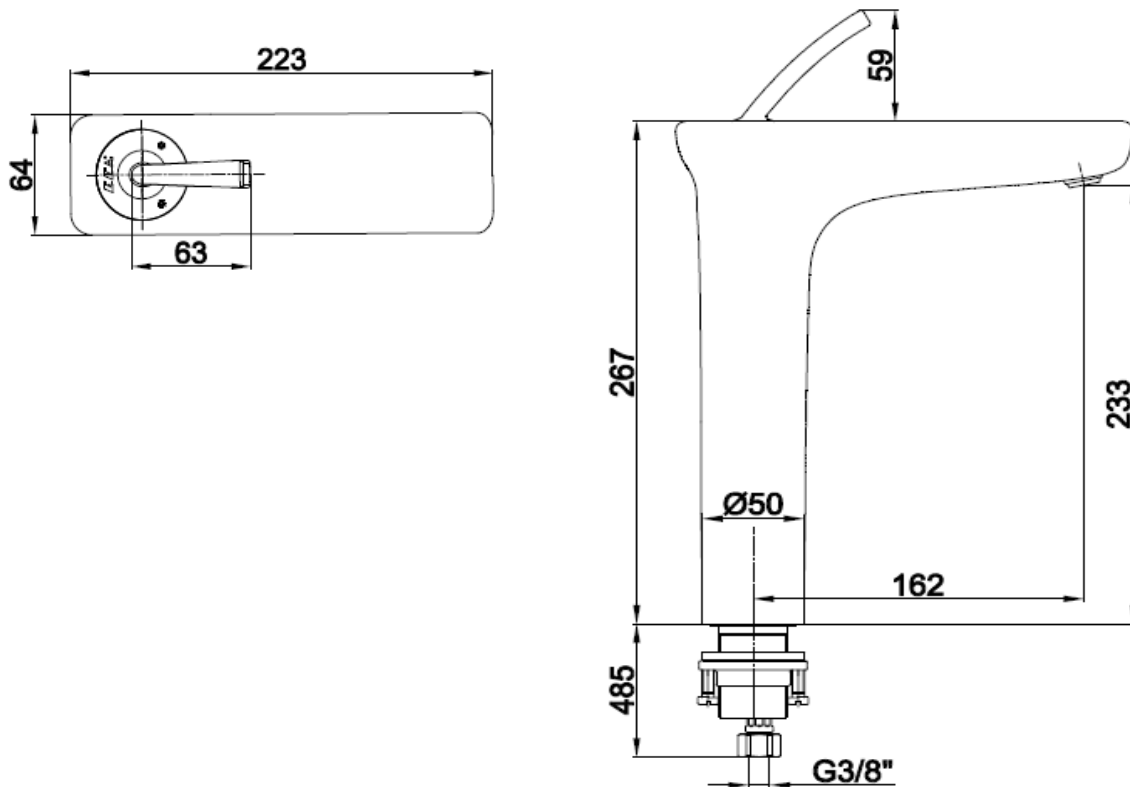

SPECIFICATION SHEET - bathroom faucets

BRAND:		Product Photo:
ORIGIN:	Turkey	
SERIES:	Novita	
PRODUCT DESCRIPTION:	Single tall lever basin mixer, with: - Lime crushing special aerator with adjustable flow angle - flow rate: 5.7 l/min at 3 bars (45 psi) - flow pressure 1~5 bars (15~70 psi)	
MODEL No.	102108946STEX - chrome 104108926 EX - white with chrome handle	
FINISH/COLOUR:	white	
DIMENSIONS:	Outlet length is 162mm; Outlet height is 233 mm	
OPTIONAL MATCHING PARTS:	Basin waste strainer 1¼" Angle valve ½"x¾" with wall flange x2 P-trap	

Technical Informations:

REMINDER:	Pipe flushing must be done before faucets are installed. Failure to do so voids the warranty. Do not use cleaners containing abrasive cleansers, ammonia, bleach, acids, waxes, alcohol, solvents or other products not recommended for chrome. All information is for reference only, installation shall always be based on the actual product delivered.