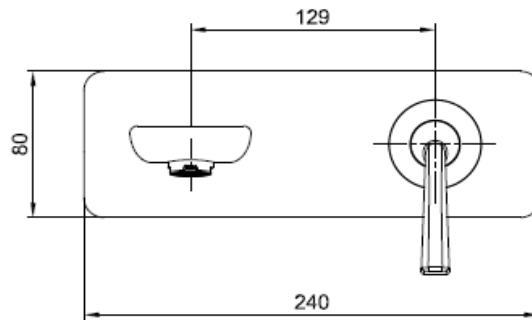

SPECIFICATION SHEET - bathroom faucets

BRAND:		Product Photo:
ORIGIN:	Turkey	
SERIES:	Novita	
PRODUCT DESCRIPTION:	Single lever Concealed basin mixer, with - Lime cleaning aerator - Plastic special cover - flow rate: 7.5 l/min at 3 bars (45 psi) - flow pressure 1~5 bars (15~70 psi)	
MODEL No.	102105123 EX - chrome 104105123 STEX - white with chrome handle	
FINISH/COLOUR:	chrome	
DIMENSIONS:	Outlet length is 208 mm	
OPTIONAL MATCHING PARTS:	Basin waste strainer/pop-up	

Technical Informations:

REMINDER:	Pipe flushing must be done before faucets are installed. Failure to do so voids the warranty. Do not use cleaners containing abrasive cleansers, ammonia, bleach, acids, waxes, alcohol, solvents or other products not recommended for chrome. All information is for reference only, installation shall always be based on the actual product delivered.