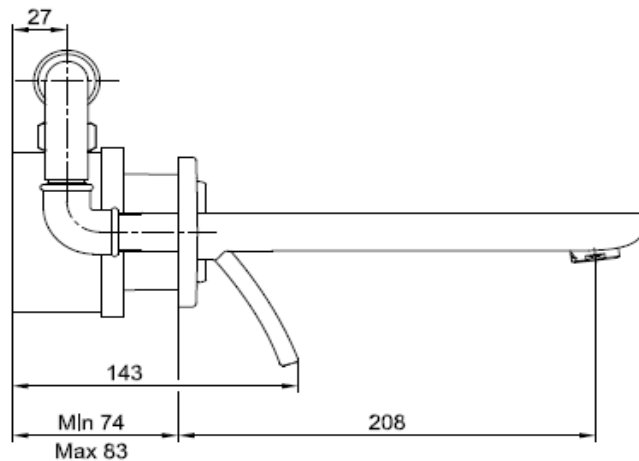

SPECIFICATION SHEET - bathroom faucets

BRAND:		Product Photo:
ORIGIN:	Turkey	
SERIES:	Novita	
PRODUCT DESCRIPTION:	Single lever Concealed basin mixer, with - Lime cleaning aerator - Plastic special cover - flow rate: 7.5 l/min at 3 bars (45 psi) - flow pressure 1~5 bars (15~70 psi)	
MODEL No.	102105123 EX - chrome 104105123 STEX - white with chrome handle	
FINISH/COLOUR:	chrome	
DIMENSIONS:	Outlet length is 208 mm	
OPTIONAL MATCHING PARTS:	Basin waste strainer/pop-up	

Technical Informations:

REMINDER:	Pipe flushing must be done before faucets are installed. Failure to do so voids the warranty. Do not use cleaners containing abrasive cleansers, ammonia, bleach, acids, waxes, alcohol, solvents or other products not recommended for chrome. All information is for reference only, installation shall always be based on the actual product delivered.