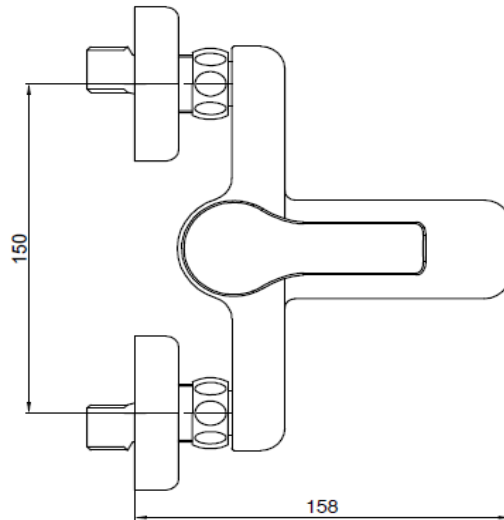

SPECIFICATION SHEET - bathroom faucets

BRAND:		Product Photo:
ORIGIN:	Turkey	
SERIES:	Luna	
PRODUCT DESCRIPTION:	Single lever wall mounted Bath & shower Mixer, with: - connection G1/2" for flexible hose - Locking diverter - flow pressure 1~5 bars (15~70 psi)	
MODEL No.	102102450 EX	
FINISH/COLOUR:	Chrome	
DIMENSIONS:	Outlet length is 146 mm	
OPTIONAL MATCHING PARTS:	Handshower set	

Technical Informations:

REMINDER:	Pipe flushing must be done before faucets are installed. Failure to do so voids the warranty.
	Do not use cleaners containing abrasive cleansers, ammonia, bleach, acids, waxes, alcohol, solvents or other products not recommended for chrome.
	All information is for reference only, installation shall always be based on the actual product delivered.