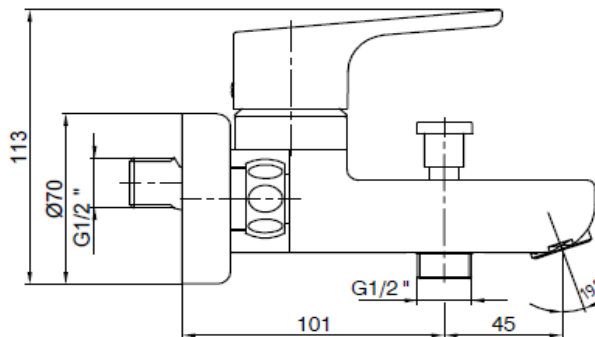

SPECIFICATION SHEET - bathroom faucets

BRAND:		Product Photo:
ORIGIN:	Turkey	
SERIES:	Luna	
PRODUCT DESCRIPTION:	Single lever wall mounted Bath & shower Mixer, with: - connection G1/2" for flexible hose - Locking diverter - flow pressure 1~5 bars (15~70 psi)	
MODEL No.	102102450 EX	
FINISH/COLOUR:	Chrome	
DIMENSIONS:	Outlet length is 146 mm	
OPTIONAL MATCHING PARTS:	Handshower set	

Technical Informations:

REMINDER:	Pipe flushing must be done before faucets are installed. Failure to do so voids the warranty.
	Do not use cleaners containing abrasive cleansers, ammonia, bleach, acids, waxes, alcohol, solvents or other products not recommended for chrome.
	All information is for reference only, installation shall always be based on the actual product delivered.