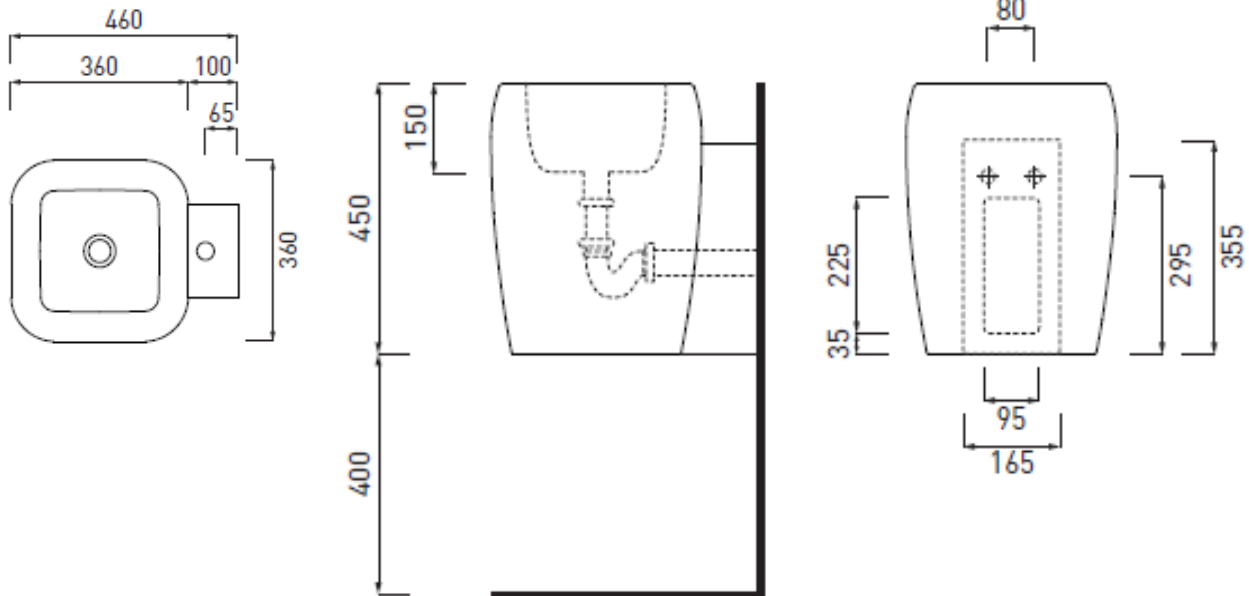

SPECIFICATION SHEET - kitchen sinks

BRAND:	cielo handmade in Italy	Product Photo:
ORIGIN:	Italy	
SERIES:	SHUI by Paolo D'Amigo	
PRODUCT DESCRIPTION:	Half-pedestal basin components: basin w/o overflow + push-type pop-up (ceramic lid) + siphon	
MODEL No.	SHLASR/WH + PIL01B/WH + SIFR	
FINISH/COLOUR:	White (Glossy)	
DIMENSIONS:	Overall: 460 x 360 x 450mm	
OPTIONAL MATCHING PARTS:		

Technical Informations:

REMINDER:	Do not use cleaners containing abrasive cleansers, ammonia, bleach, acids, waxes, alcohol, solvents or other products not recommended for chrome.
	All information is for reference only, installation shall always be based on the actual product delivered.