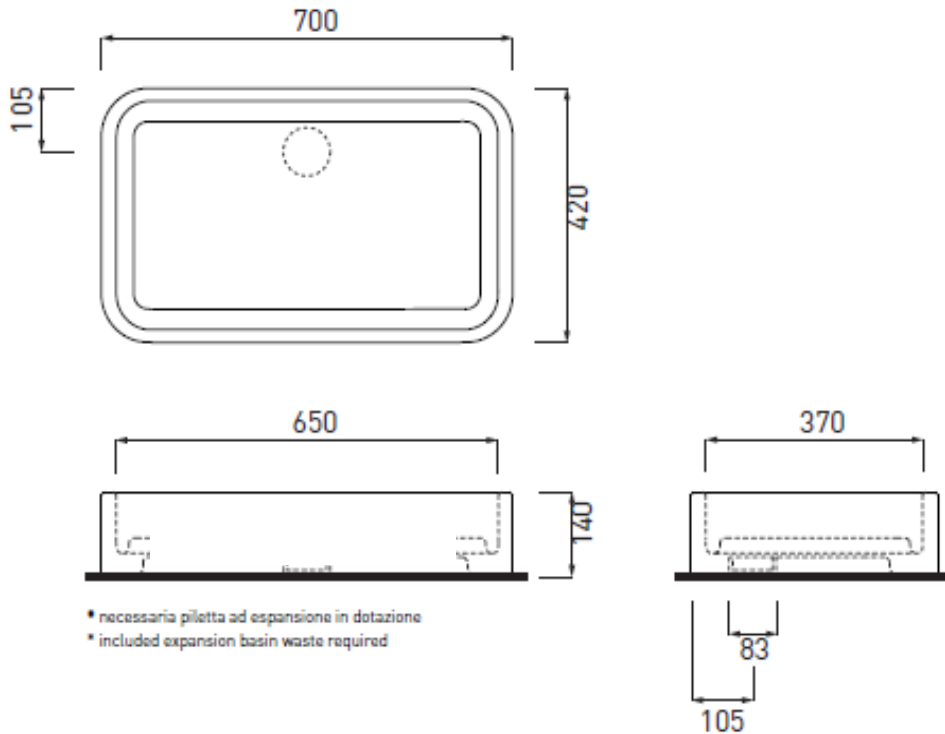

SPECIFICATION SHEET - kitchen sinks

BRAND:	cielo handmade in Italy	Product Photo:
ORIGIN:	Italy	
SERIES:	SHUI by Paolo D'Amigo	
PRODUCT DESCRIPTION:	Washbowl with perimetrical discharge 	
MODEL No.	SHLAA7014/AR SHLAA7014/ST	
FINISH/COLOUR:	Arenaria / Stone (Matt)	
DIMENSIONS:	Overall: 420 x 700 x 140mm	
OPTIONAL MATCHING PARTS:		

Technical Informations:

REMINDER:	Do not use cleaners containing abrasive cleansers, ammonia, bleach, acids, waxes, alcohol, solvents or other products not recommended for chrome. All information is for reference only, installation shall always be based on the actual product delivered.