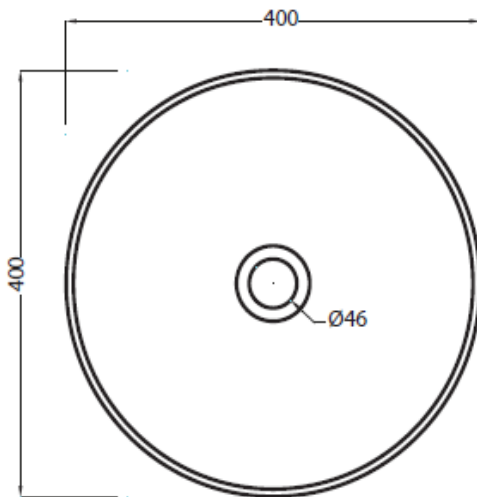

SPECIFICATION SHEET - kitchen sinks

BRAND:	cielo handmade in Italy	Product Photo:
ORIGIN:	Italy	
SERIES:	SHUI COMFORT by Paolo D'Amigo	
PRODUCT DESCRIPTION:	Washbowl w/o overflow + push-type pop-up (ceramic lid) 	
MODEL No.	SHCOLAT40/AR + PIL01/AR SHCOLAT40/BR + PIL01/BR SHCOLAT40/ST + PIL01/ST	
FINISH/COLOUR:	Arenaria / Brina / Stone (Matt)	
DIMENSIONS:	Overall: 400 x 400 x 125mm	
OPTIONAL MATCHING PARTS:		

Technical Informations:

REMINDER:	Do not use cleaners containing abrasive cleansers, ammonia, bleach, acids, waxes, alcohol, solvents or other products not recommended for chrome. All information is for reference only, installation shall always be based on the actual product delivered.