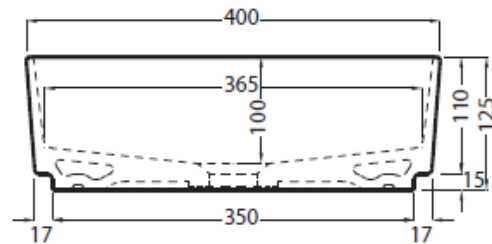

SPECIFICATION SHEET - kitchen sinks

BRAND:	cielo handmade in Italy	Product Photo:
ORIGIN:	Italy	
SERIES:	SHUI COMFORT by Paolo D'Amigo	
PRODUCT DESCRIPTION:	Washbowl w/o overflow + push-type pop-up (ceramic lid) 	
MODEL No.	SHCOLAT40/AR + PIL01/AR SHCOLAT40/BR + PIL01/BR SHCOLAT40/ST + PIL01/ST	
FINISH/COLOUR:	Arenaria / Brina / Stone (Matt)	
DIMENSIONS:	Overall: 400 x 400 x 125mm	
OPTIONAL MATCHING PARTS:		

Technical Informations:

REMINDER:	Do not use cleaners containing abrasive cleansers, ammonia, bleach, acids, waxes, alcohol, solvents or other products not recommended for chrome. All information is for reference only, installation shall always be based on the actual product delivered.