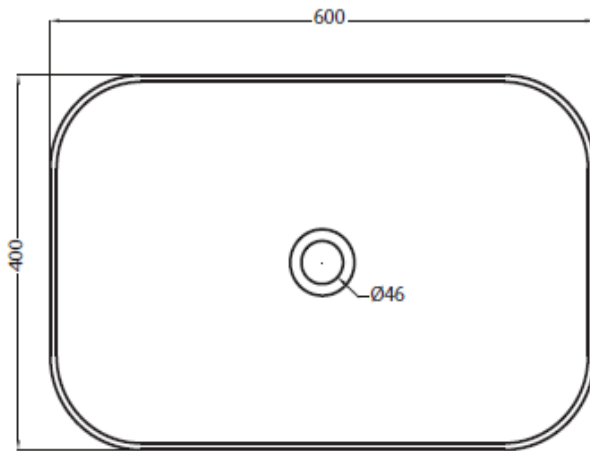

SPECIFICATION SHEET - kitchen sinks

BRAND:	cielo handmade in Italy	Product Photo:
ORIGIN:	Italy	
SERIES:	SHUI COMFORT by Paolo D'Amigo	
PRODUCT DESCRIPTION:	Washbowl w/o overflow + push-type pop-up (ceramic lid) 	
MODEL No.	SHCOLAR60/AR + PIL01/AR SHCOLAR60/BR + PIL01/BR SHCOLAR60/ST + PIL01/ST	
FINISH/COLOUR:	Arenaria / Brina / Stone (Matt)	
DIMENSIONS:	Overall: 400 x 600 x 125mm	
OPTIONAL MATCHING PARTS:		

Technical Informations:

REMINDER:	Do not use cleaners containing abrasive cleansers, ammonia, bleach, acids, waxes, alcohol, solvents or other products not recommended for chrome. All information is for reference only, installation shall always be based on the actual product delivered.