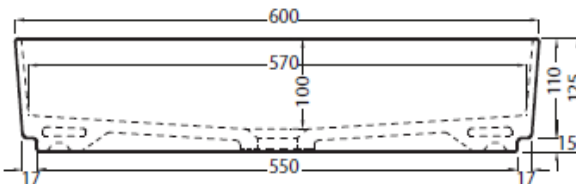

SPECIFICATION SHEET - kitchen sinks

BRAND:	cielo handmade in Italy	Product Photo:
ORIGIN:	Italy	
SERIES:	SHUI COMFORT by Paolo D'Amigo	
PRODUCT DESCRIPTION:	Washbowl w/o overflow + push-type pop-up (ceramic lid) 	
MODEL No.	SHCOLAR60/AR + PIL01/AR SHCOLAR60/BR + PIL01/BR SHCOLAR60/ST + PIL01/ST	
FINISH/COLOUR:	Arenaria / Brina / Stone (Matt)	
DIMENSIONS:	Overall: 400 x 600 x 125mm	
OPTIONAL MATCHING PARTS:		

Technical Informations:

REMINDER:	Do not use cleaners containing abrasive cleansers, ammonia, bleach, acids, waxes, alcohol, solvents or other products not recommended for chrome. All information is for reference only, installation shall always be based on the actual product delivered.