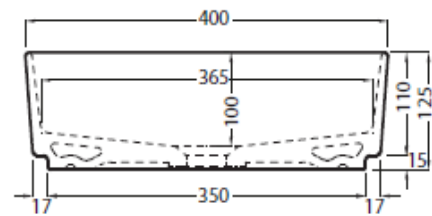

SPECIFICATION SHEET - kitchen sinks

BRAND:	cielo handmade in Italy	Product Photo:
ORIGIN:	Italy	
SERIES:	SHUI COMFORT by Paolo D'Amigo	
PRODUCT DESCRIPTION:	Washbowl w/o overflow + push-type pop-up (ceramic lid) 	
MODEL No.	SHCOLAR60/AR + PIL01/AR SHCOLAR60/BR + PIL01/BR SHCOLAR60/ST + PIL01/ST	
FINISH/COLOUR:	Arenaria / Brina / Stone (Matt)	
DIMENSIONS:	Overall: 400 x 600 x 125mm	
OPTIONAL MATCHING PARTS:		

Technical Informations:

REMINDER:	Do not use cleaners containing abrasive cleansers, ammonia, bleach, acids, waxes, alcohol, solvents or other products not recommended for chrome. All information is for reference only, installation shall always be based on the actual product delivered.