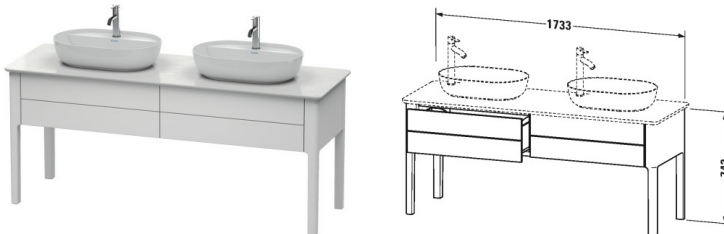

**Luv Vanity unit floor-standing # LU9562 B**

| < 1733 mm > |

Vanity unit floor-standing	Dimension	Weight	Order number
2 pull-out compartments			
<b>Colors</b>			
M36 White Satin Matt Lacquer M39 Nordic White Satin Matt Lacquer M60 Taupe Satin Matt Lacquer M92 Stone Grey Satin Matt Lacquer M97 Light Blue Satin Matt Lacquer M98 Night Blue Satin Matt Lacquer			
<b>Variant</b>			
	1733 x 570 mm		LU9562 B
<b>Infobox</b>			
Space saving siphon # 005076 is recommended, Console not included in delivery, please order separately, Overall width including console 1783 mm, Interior modules can not be retrofitted and are factory installed., High adjustment integrated in leg (-5 mm + 20 mm), Please specify when ordering: - interior system yes / no, - position interior system left (L) , right (R) or both (B) ways, - walnut 77 or maple 78			
<b>Accessory</b>			
Additional modules Interior system in maple or walnut solid wood, for cabinet widths 866 mm	866 mm		UV9808 B
Additional modules Interior system in maple or walnut solid wood, for cabinet widths 866 mm	866 mm		UV9809 L/R
<b>Suitable products</b>			
Washbowl ground, without overflow, without tap platform, ceramic covered slotted waste included, fixings included, 600 x 400 mm	600 x 400 mm		037960
Washbowl ground, without overflow, with tap platform, ceramic covered slotted waste included, fixings included, 600 x 400 mm	600 x 400 mm		038060

All drawings contain the necessary measurements which are subject to standard tolerances. They are stated in mm and are non-binding. Exact measurements, in particular for customised installation scenarios, can only be taken from the finished ceramic piece.