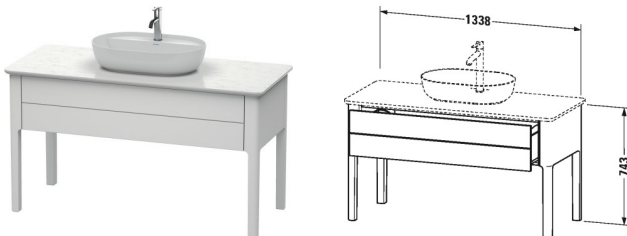

## Luv Vanity unit floor-standing # LU9561

|< 1338 mm >|

Vanity unit floor-standing	Dimension	Weight	Order number
1 pull-out compartment			
<b>Colors</b>			
M36 White Satin Matt Lacquer M39 Nordic White Satin Matt Lacquer M60 Taupe Satin Matt Lacquer M92 Stone Grey Satin Matt Lacquer M97 Light Blue Satin Matt Lacquer M98 Night Blue Satin Matt Lacquer			
<b>Variant</b>			
	1338 x 570 mm		LU9561
<b>Infobox</b>			
Space saving siphon # 005076 is recommended, Console not included in delivery, please order separately, Overall width including console 1388 mm, Interior modules can not be retrofitted and are factory installed., High adjustment integrated in leg (-5 mm + 20 mm), Please specify when ordering:, - interior system yes / no, - walnut 77 or maple 78			
<b>Accessory</b>			
Additional modules Interior system in maple or walnut solid wood, for cabinet widths 1338 mm	1338 mm		UV9827
<b>Suitable products</b>			
Washbowl ground, without overflow, without tap platform, ceramic covered slotted waste included, fixings included, 600 x 400 mm	600 x 400 mm		037960
Washbowl ground, without overflow, without tap platform, ceramic covered slotted waste included, fixings included, 800 x 400 mm	800 x 400 mm		037980
Washbowl ground, without overflow, with tap platform, ceramic covered slotted waste included, fixings included, 800 x 400 mm	800 x 400 mm		038080
Washbowl ground, without overflow, with tap platform, ceramic covered slotted waste included, fixings included, 600 x 400 mm	600 x 400 mm		038060